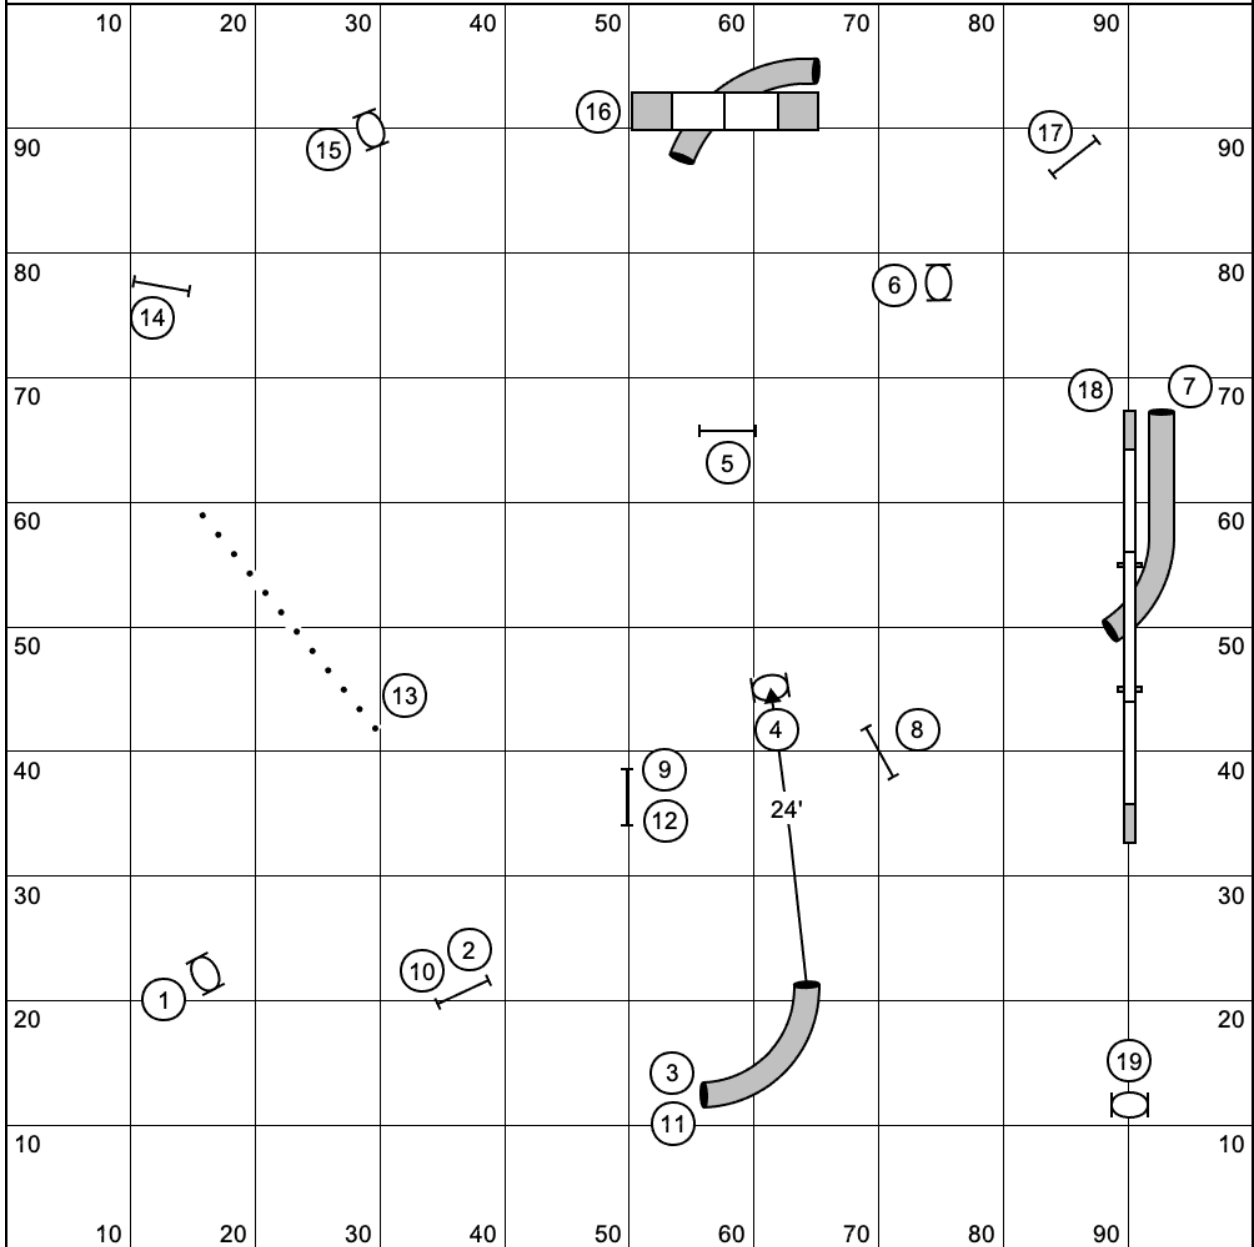

Morpheus Chances Intro

Designer: Daniel Edwards

Unicorn Open Regular 2

Designer: Daniel Edwards

Unicorn Novice Regular 2

Designer: Daniel Edwards