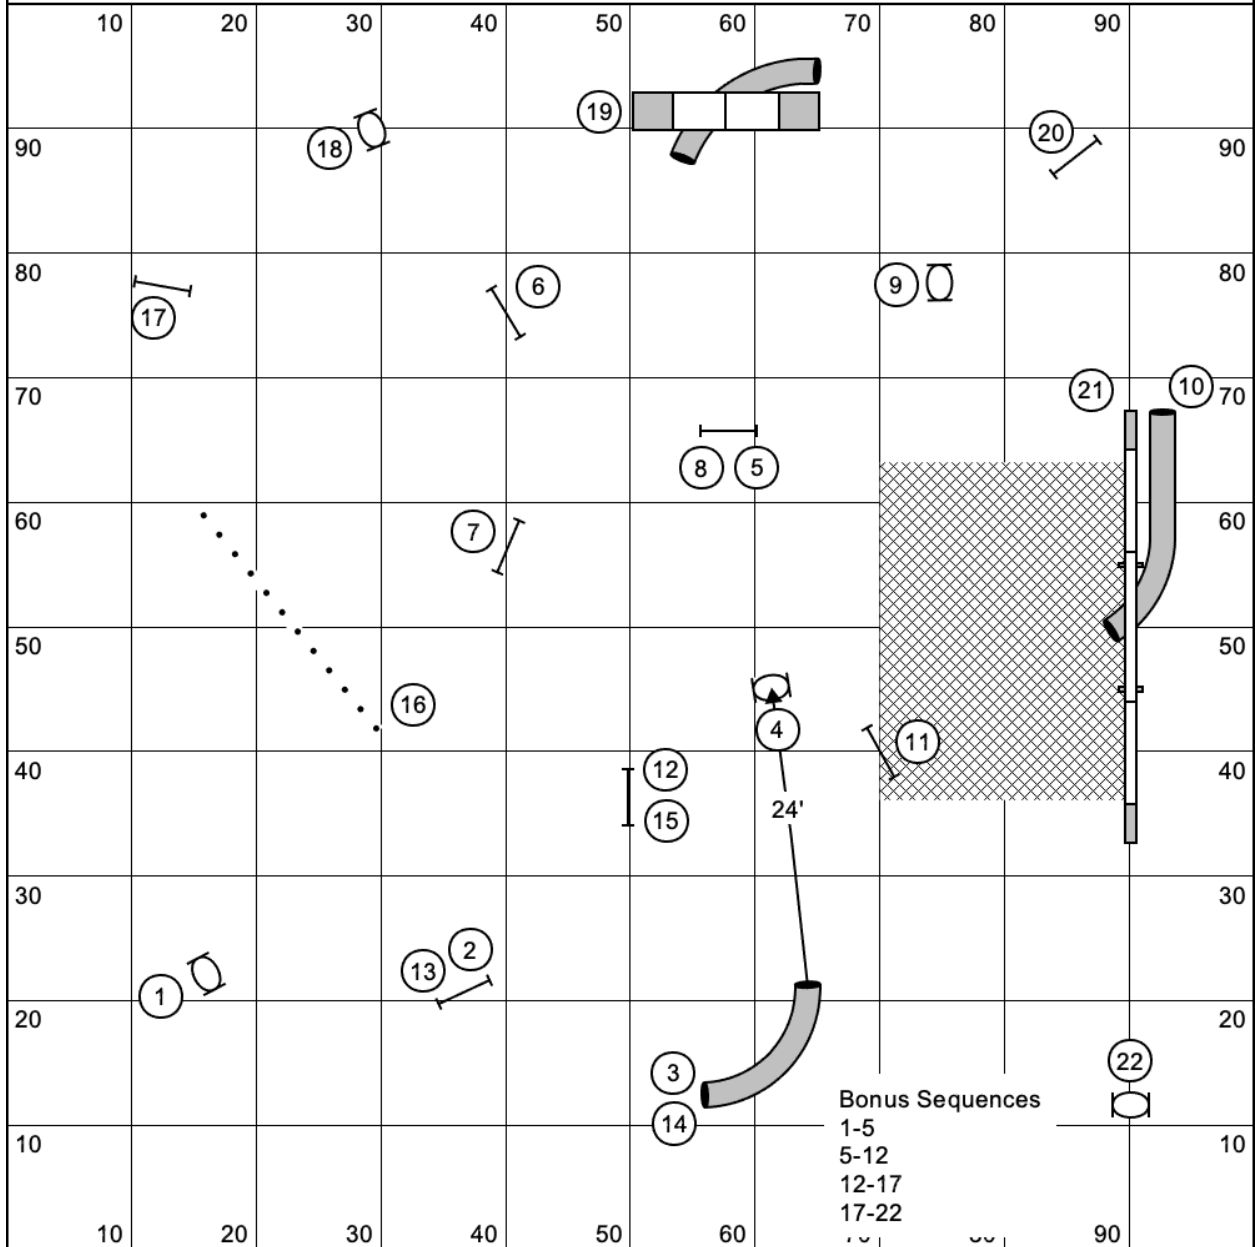

Morpheus Chances Intro

Designer: Daniel Edwards

Unicorn Open Regular 2

Designer: Daniel Edwards

Unicorn Novice Regular 2

Designer: Daniel Edwards