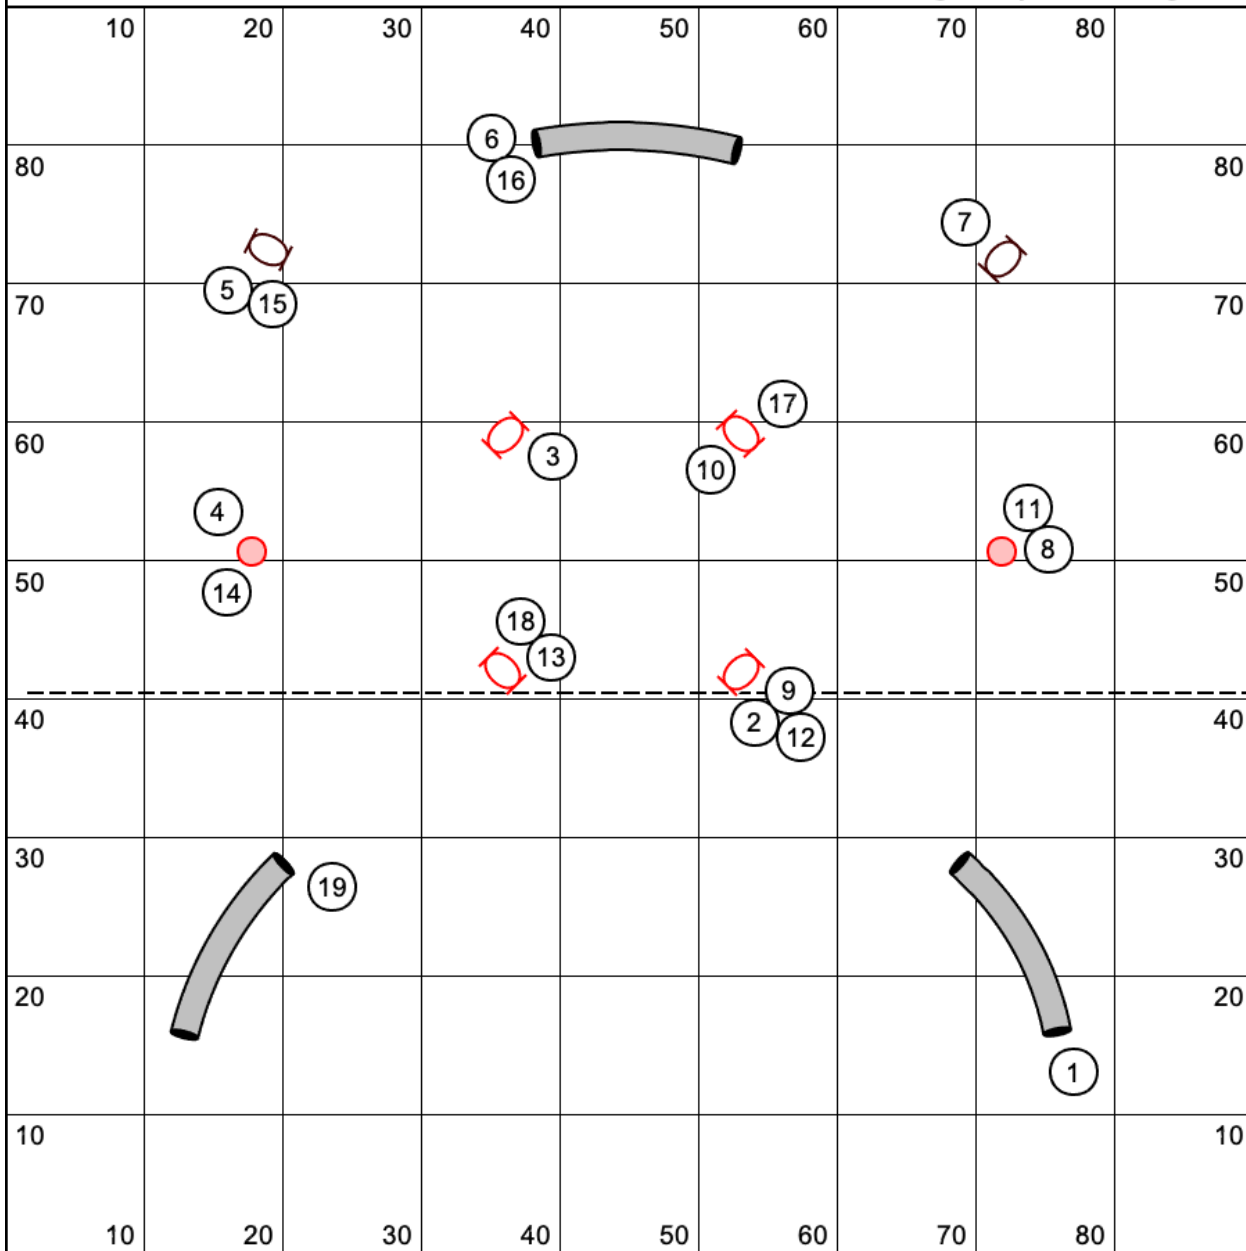

9090 Charlie O GRD

#4 = 360

Designed by KHamargren

9090 Charlie Nov GRD

Designed by KHamargren

9090Charlie IN GRD

Designed by KHamargren