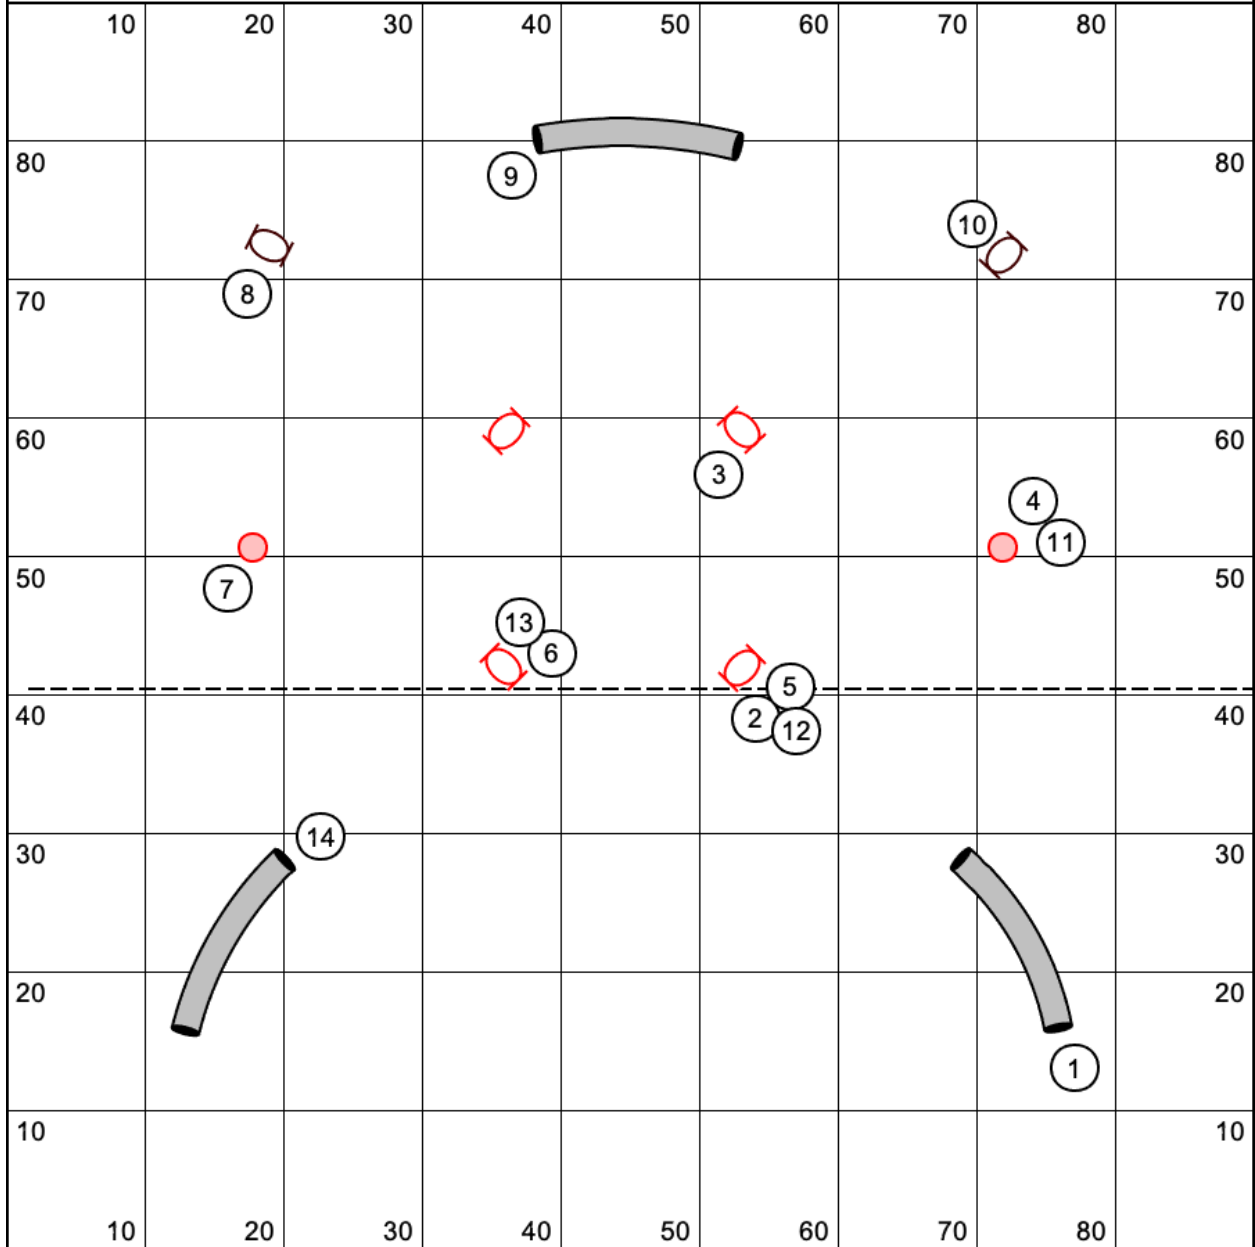

9090 Charlie O GRD

#4 = 360

Designed by KHamargren

9090 Charlie Nov GRD

Designed by KHamargren

9090Charlie IN GRD

Designed by KHamargren