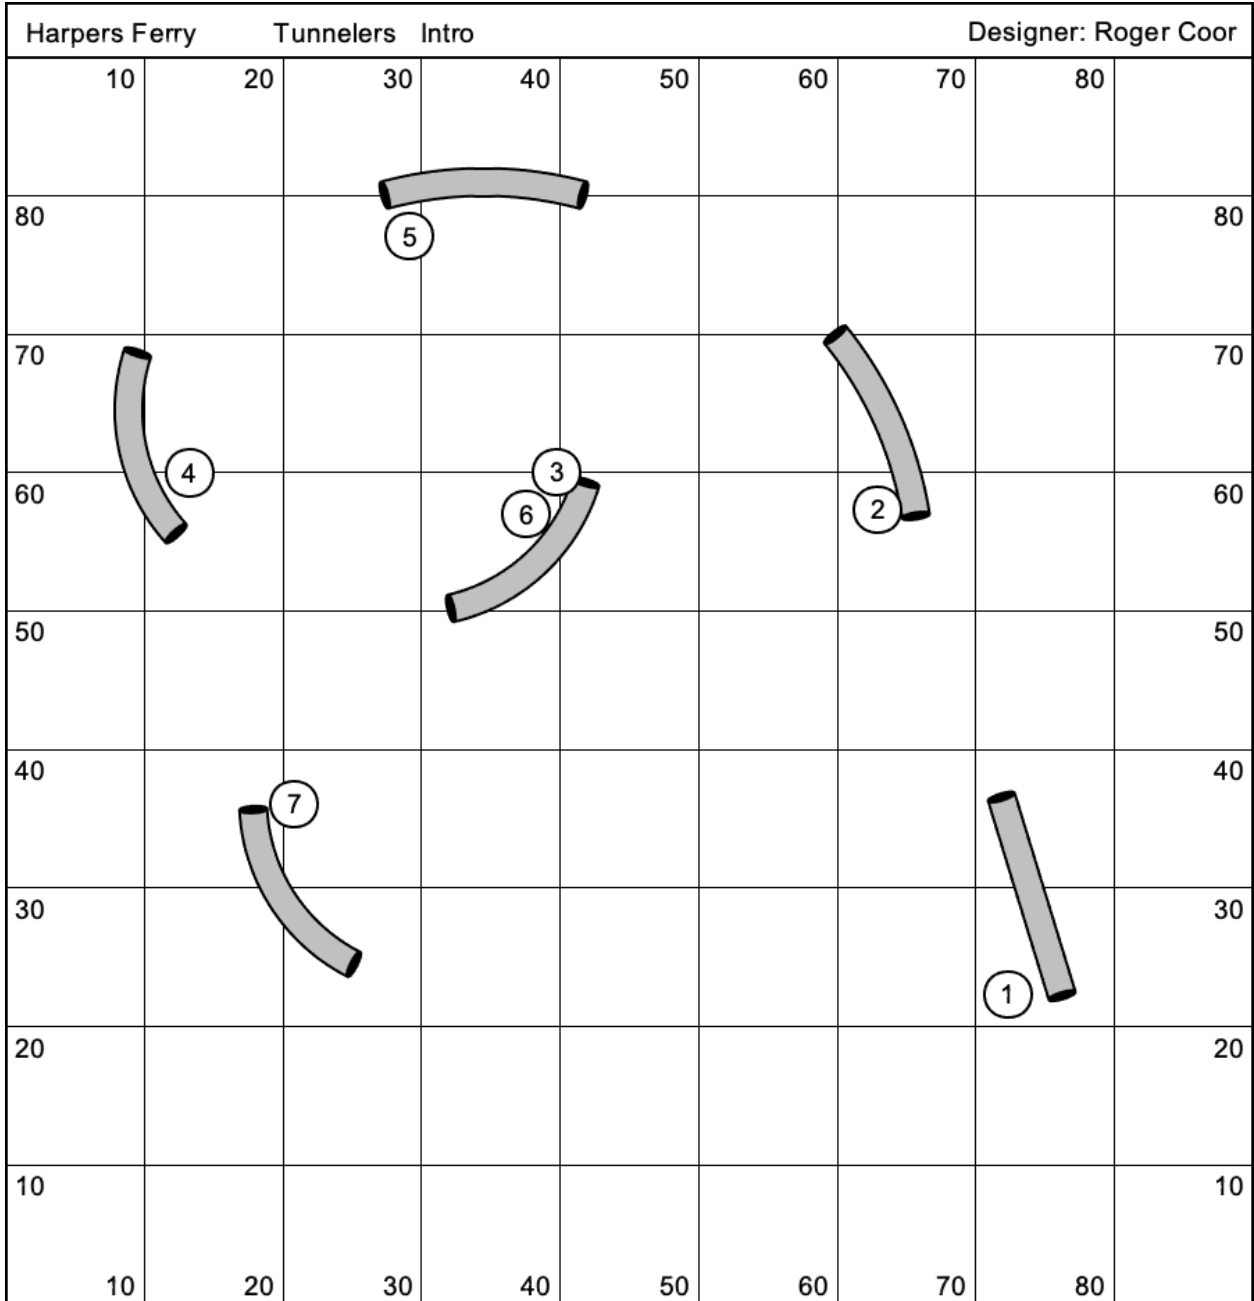

Lake Wohlford

EON Touch n go

Designer: Roger Coor

Harpers Ferry

Tunnelers EON

Designer: Roger Coor

1010 Chicanery Elite Jumpers

Course Designer: S. Casino

1010 Chicanery Open Jumpers

Course Designer: S. Casino

1010 Chicanery Novice Jumpers

Course Designer: S. Casino

1010 Chicanery Intro Jumpers

Course Designer: S. Casino

	10	20	30	40	50	60	70	80	90	
10										10
20										20
30							5			30
40				4				6		40
50			3							50
60	2								7	60
70										70
80	1								8	80
90										90
	10	20	30	40	50	60	70	80	90	