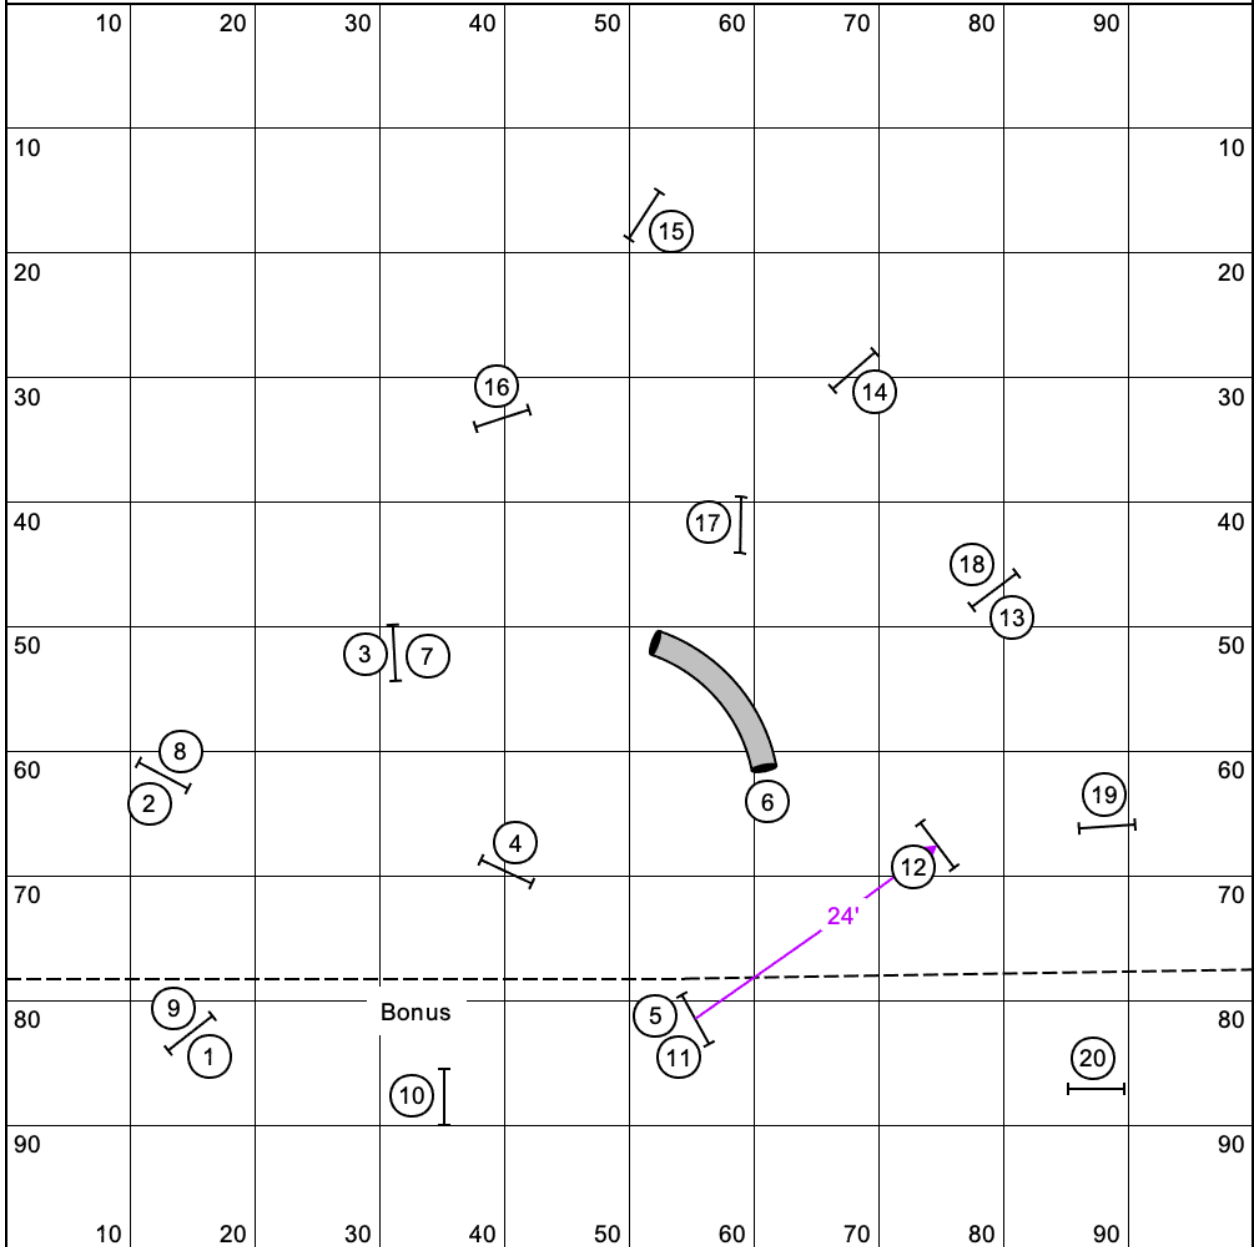

Lake Wohlford

EON Touch n go

Designer: Roger Coor

Harpers Ferry

Tunnelers EON

Designer: Roger Coor

1010 Chicanery Elite Jumpers

Course Designer: S. Casino

1010 Chicanery Open Jumpers

Course Designer: S. Casino

1010 Chicanery Novice Jumpers

Course Designer: S. Casino

1010 Chicanery Intro Jumpers

Course Designer: S. Casino

	10	20	30	40	50	60	70	80	90	
10										10
20										20
30							5			30
40				4				6		40
50			3							50
60	2								7	60
70										70
80	1								8	80
90										90
	10	20	30	40	50	60	70	80	90	