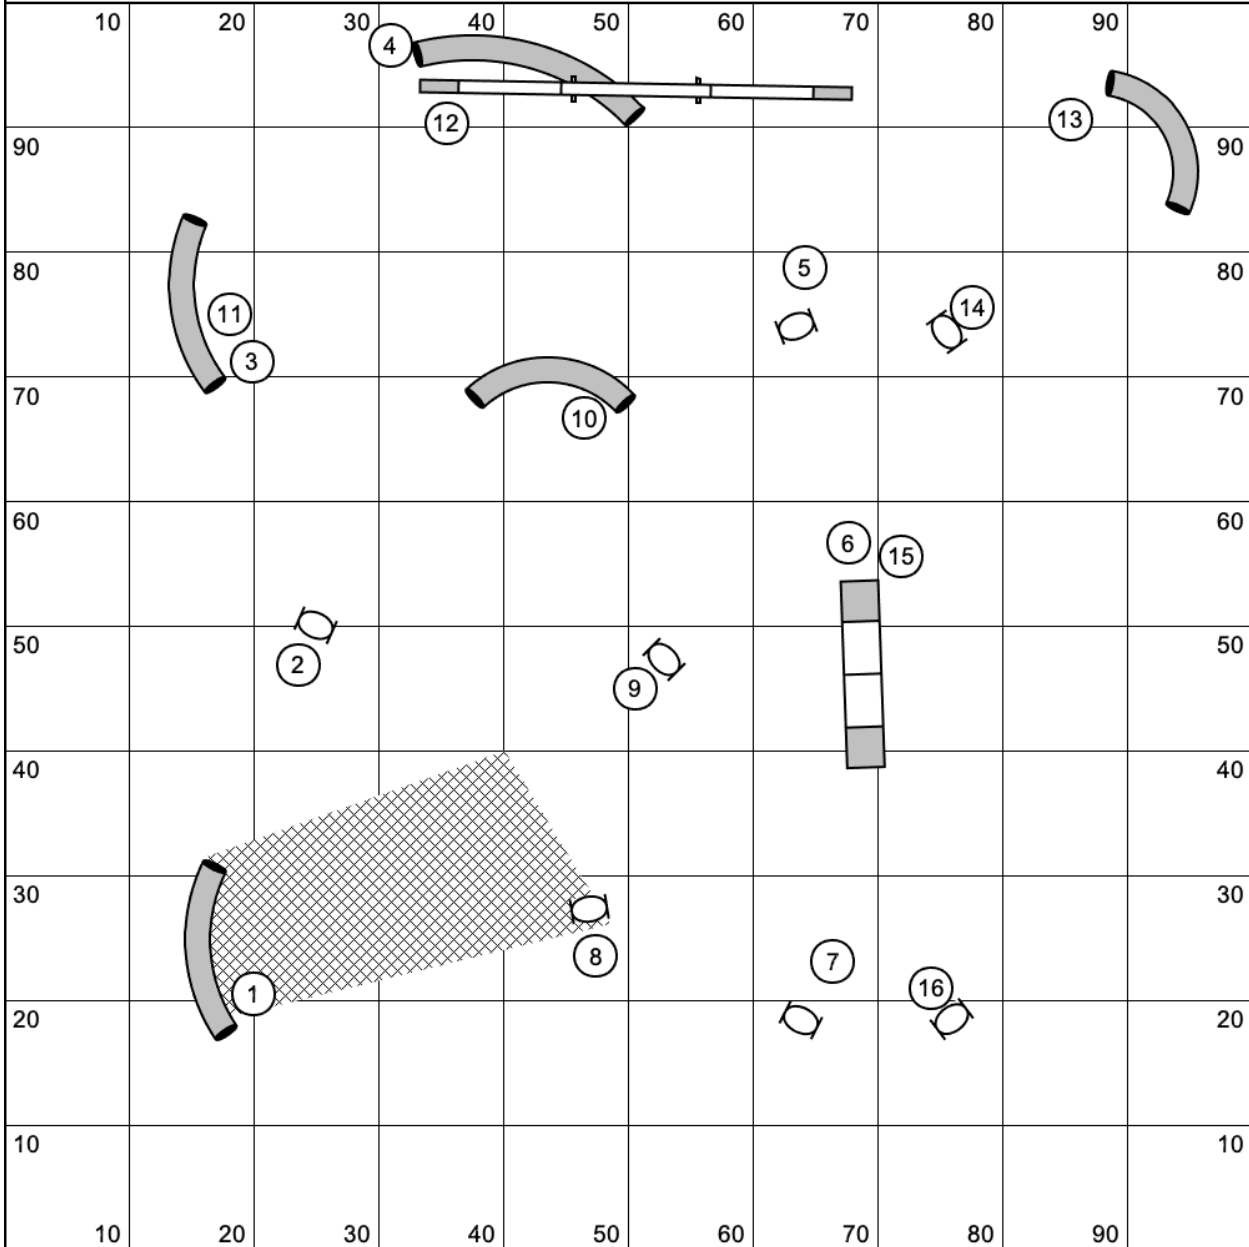

Lake Wohlford

EON Touch n go

Designer: Roger Coor

Harpers Ferry

Tunnelers EON

Designer: Roger Coor

1010 Chicanery Elite Jumpers

Course Designer: S. Casino

1010 Chicanery Open Jumpers

Course Designer: S. Casino

1010 Chicanery Novice Jumpers

Course Designer: S. Casino

1010 Chicanery Intro Jumpers

Course Designer: S. Casino

	10	20	30	40	50	60	70	80	90	
10										10
20										20
30							5			30
40				4				6		40
50			3							50
60	2								7	60
70										70
80	1								8	80
90										90
	10	20	30	40	50	60	70	80	90	