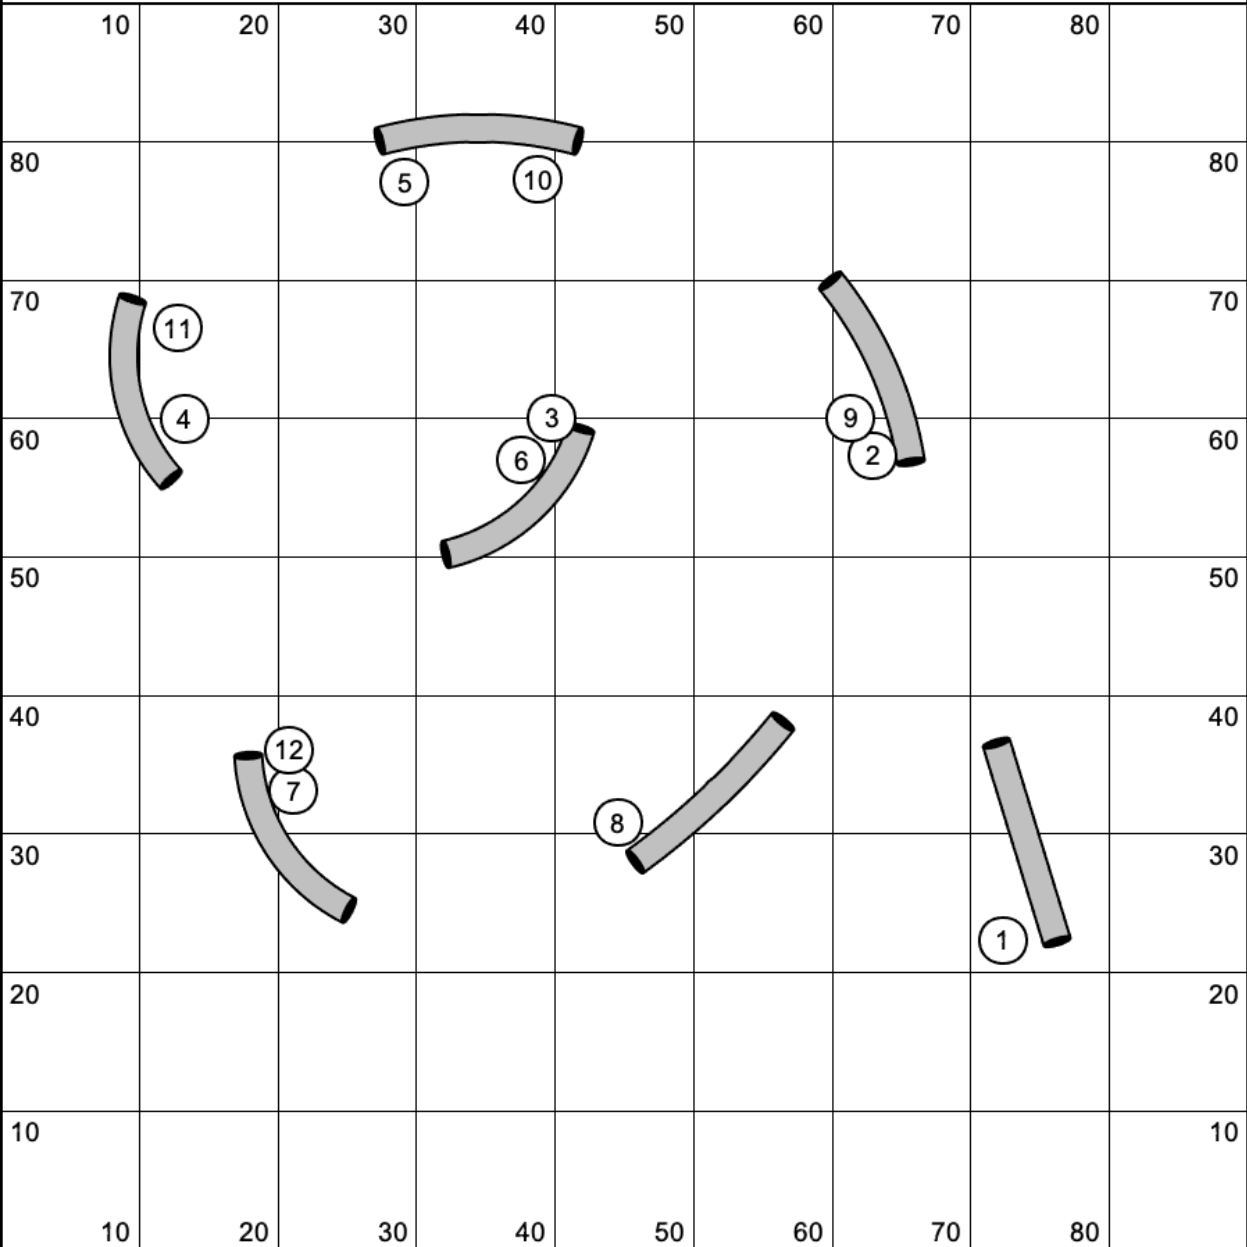

Lake Wohlford

EON Touch n go

Designer: Roger Coor

Harpers Ferry

Tunnelers EON

Designer: Roger Coor

1010 Chicanery Elite Jumpers

Course Designer: S. Casino

1010 Chicanery Open Jumpers

Course Designer: S. Casino

1010 Chicanery Novice Jumpers

Course Designer: S. Casino

1010 Chicanery Intro Jumpers

Course Designer: S. Casino

	10	20	30	40	50	60	70	80	90	
10										10
20										20
30							5			30
40				4				6		40
50			3							50
60	2								7	60
70										70
80	1								8	80
90										90
	10	20	30	40	50	60	70	80	90	