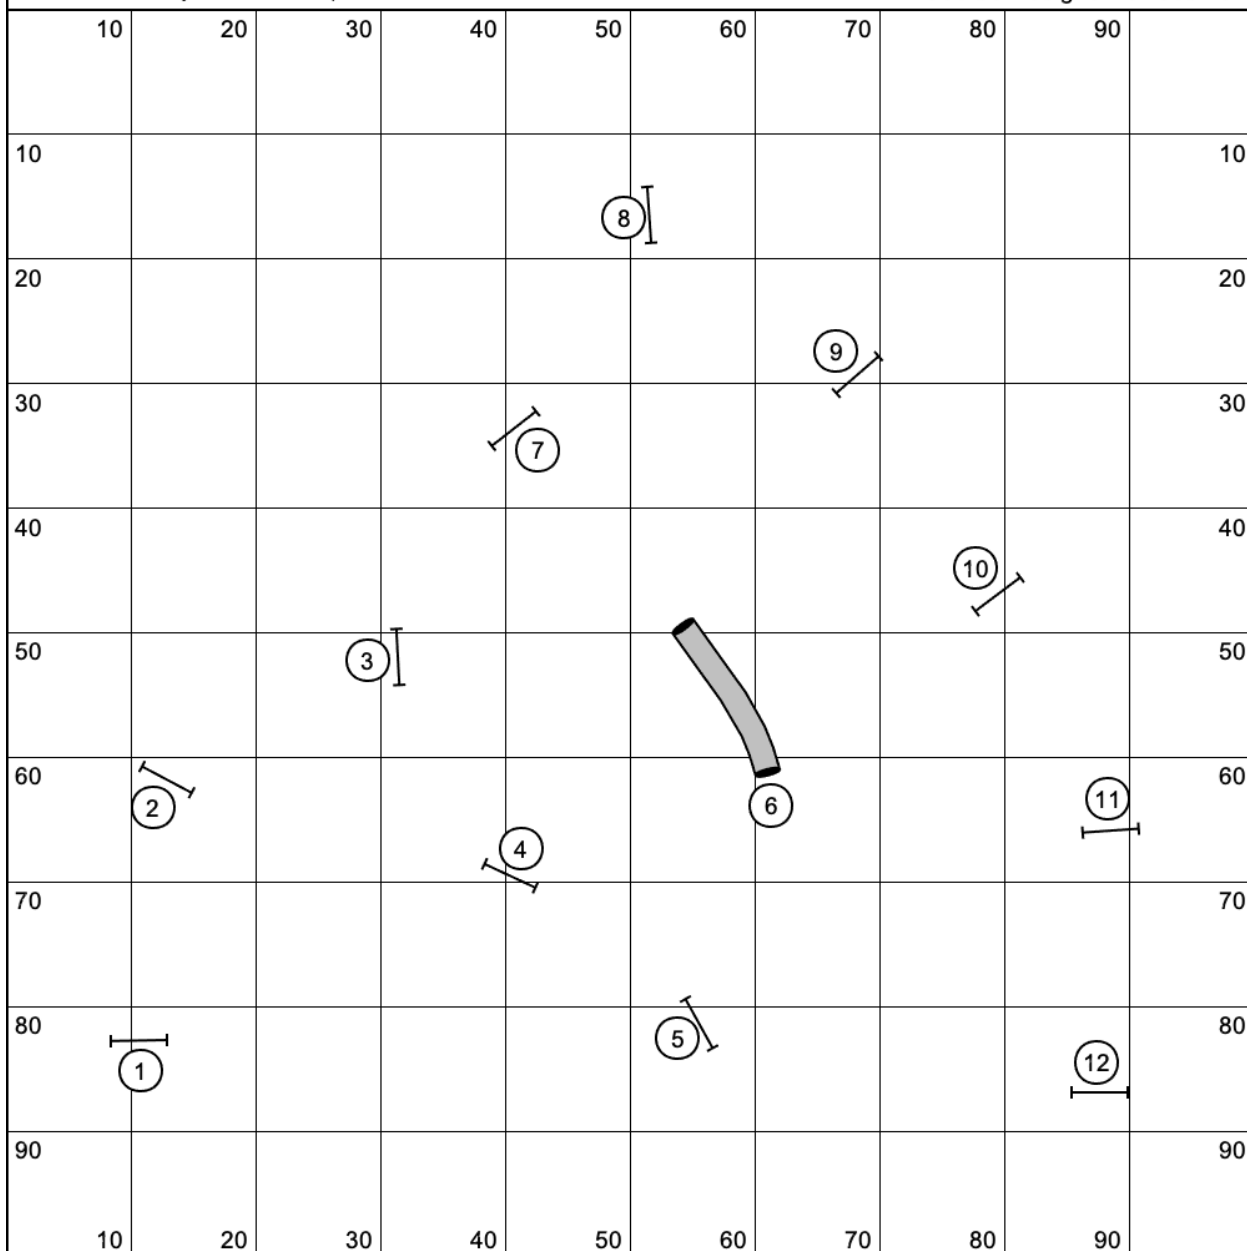

Lake Wohlford

EON Touch n go

Designer: Roger Coor

Harpers Ferry

Tunnelers EON

Designer: Roger Coor

1010 Chicanery Elite Jumpers

Course Designer: S. Casino

1010 Chicanery Open Jumpers

Course Designer: S. Casino

1010 Chicanery Novice Jumpers

Course Designer: S. Casino

1010 Chicanery Intro Jumpers

Course Designer: S. Casino

	10	20	30	40	50	60	70	80	90	
10										10
20										20
30							5			30
40				4				6		40
50			3							50
60	2								7	60
70										70
80	1								8	80
90										90
	10	20	30	40	50	60	70	80	90	