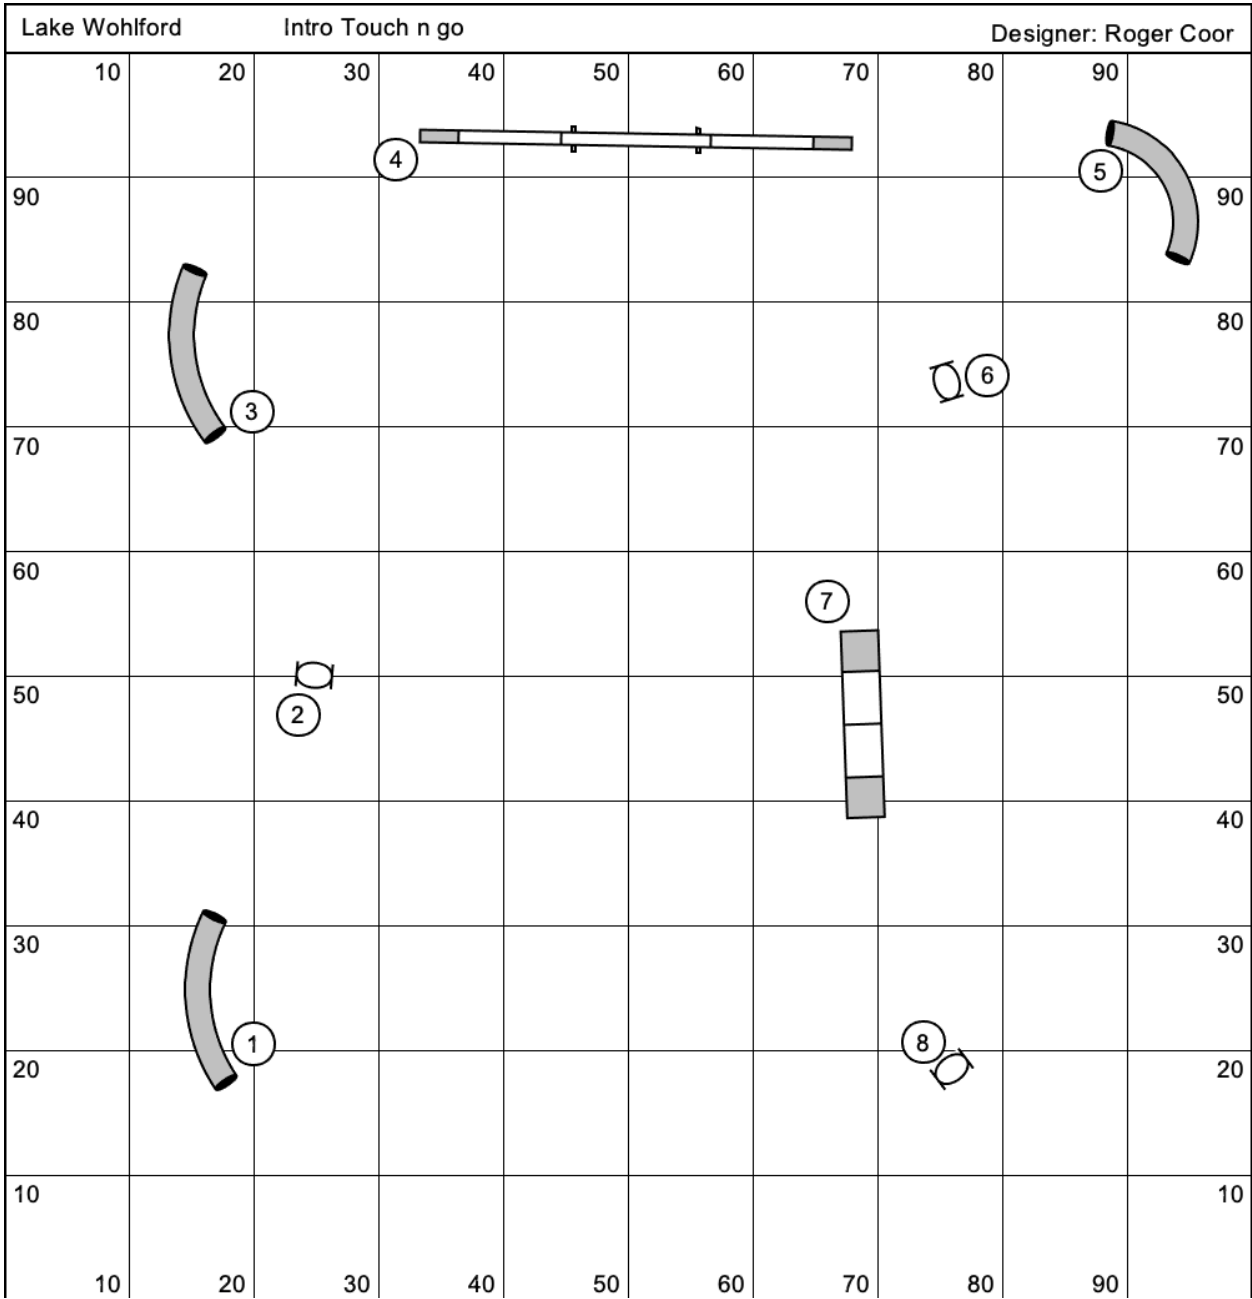

Lake Wohlford

EON Touch n go

Designer: Roger Coor

Harpers Ferry

Tunnelers EON

Designer: Roger Coor

1010 Chicanery Elite Jumpers

Course Designer: S. Casino

1010 Chicanery Open Jumpers

Course Designer: S. Casino

1010 Chicanery Novice Jumpers

Course Designer: S. Casino

1010 Chicanery Intro Jumpers

Course Designer: S. Casino

	10	20	30	40	50	60	70	80	90	
10										10
20										20
30							5			30
40				4				6		40
50			3							50
60	2								7	60
70										70
80	1								8	80
90										90
	10	20	30	40	50	60	70	80	90	