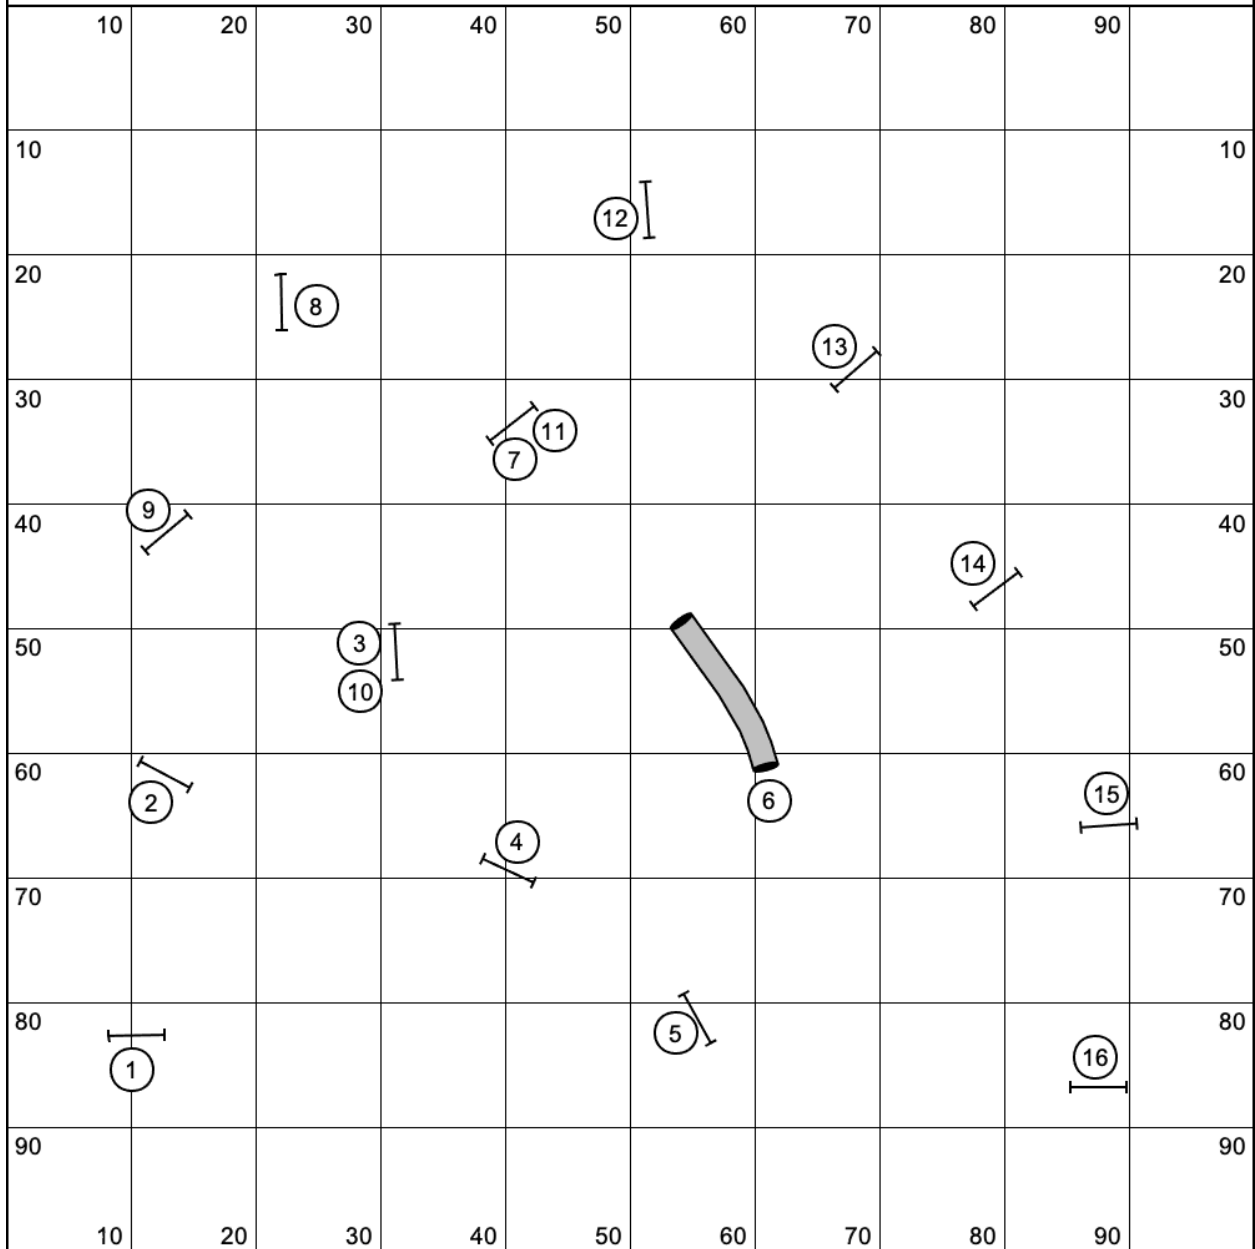

Lake Wohlford

EON Touch n go

Designer: Roger Coor

Harpers Ferry

Tunnelers EON

Designer: Roger Coor

1010 Chicanery Elite Jumpers

Course Designer: S. Casino

1010 Chicanery Open Jumpers

Course Designer: S. Casino

1010 Chicanery Novice Jumpers

Course Designer: S. Casino

1010 Chicanery Intro Jumpers

Course Designer: S. Casino

	10	20	30	40	50	60	70	80	90	
10										10
20										20
30							5			30
40				4				6		40
50			3							50
60	2								7	60
70										70
80	1								8	80
90										90
	10	20	30	40	50	60	70	80	90	