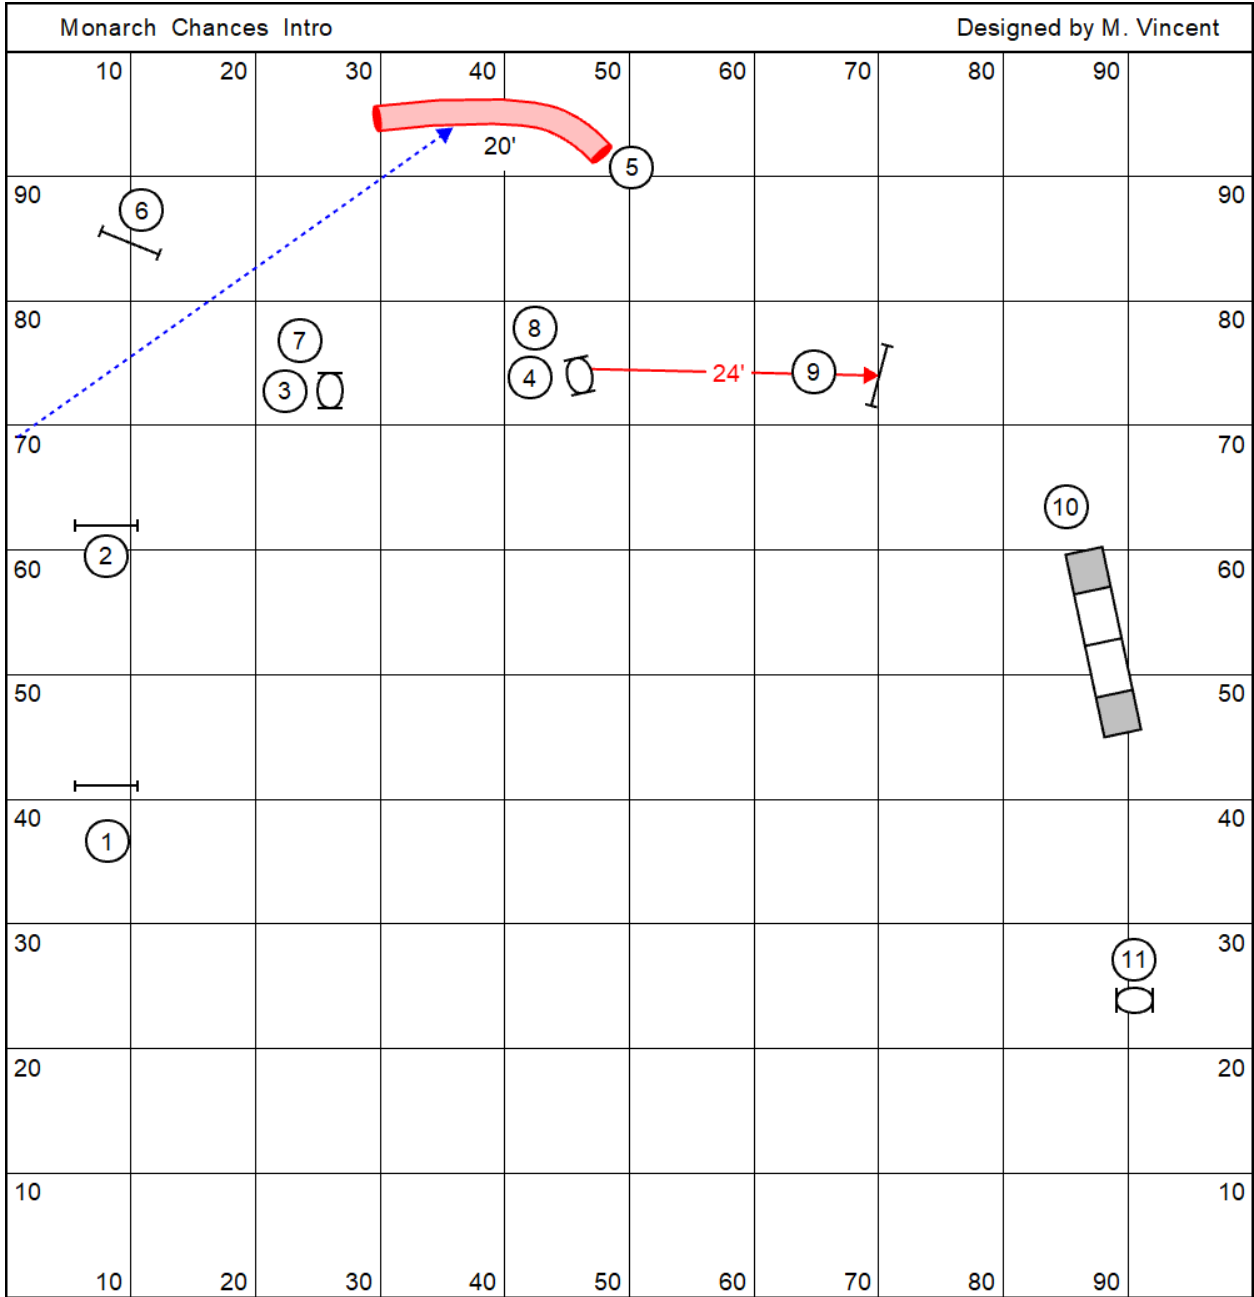

Monarch Chances EON

Designed by M. Vincent

Monarch Elite Regular 1

Designed by M. Vincent

Bonus Sequences

- 1-4
- 4-9
- 9-14
- 14-20

Monarch Open Regular 1

Designed by M. Vincent

Monarch Novice Regular 2

Designed by M. Vincent

Monarch Touchngo Intro

Designed by M. Vincent