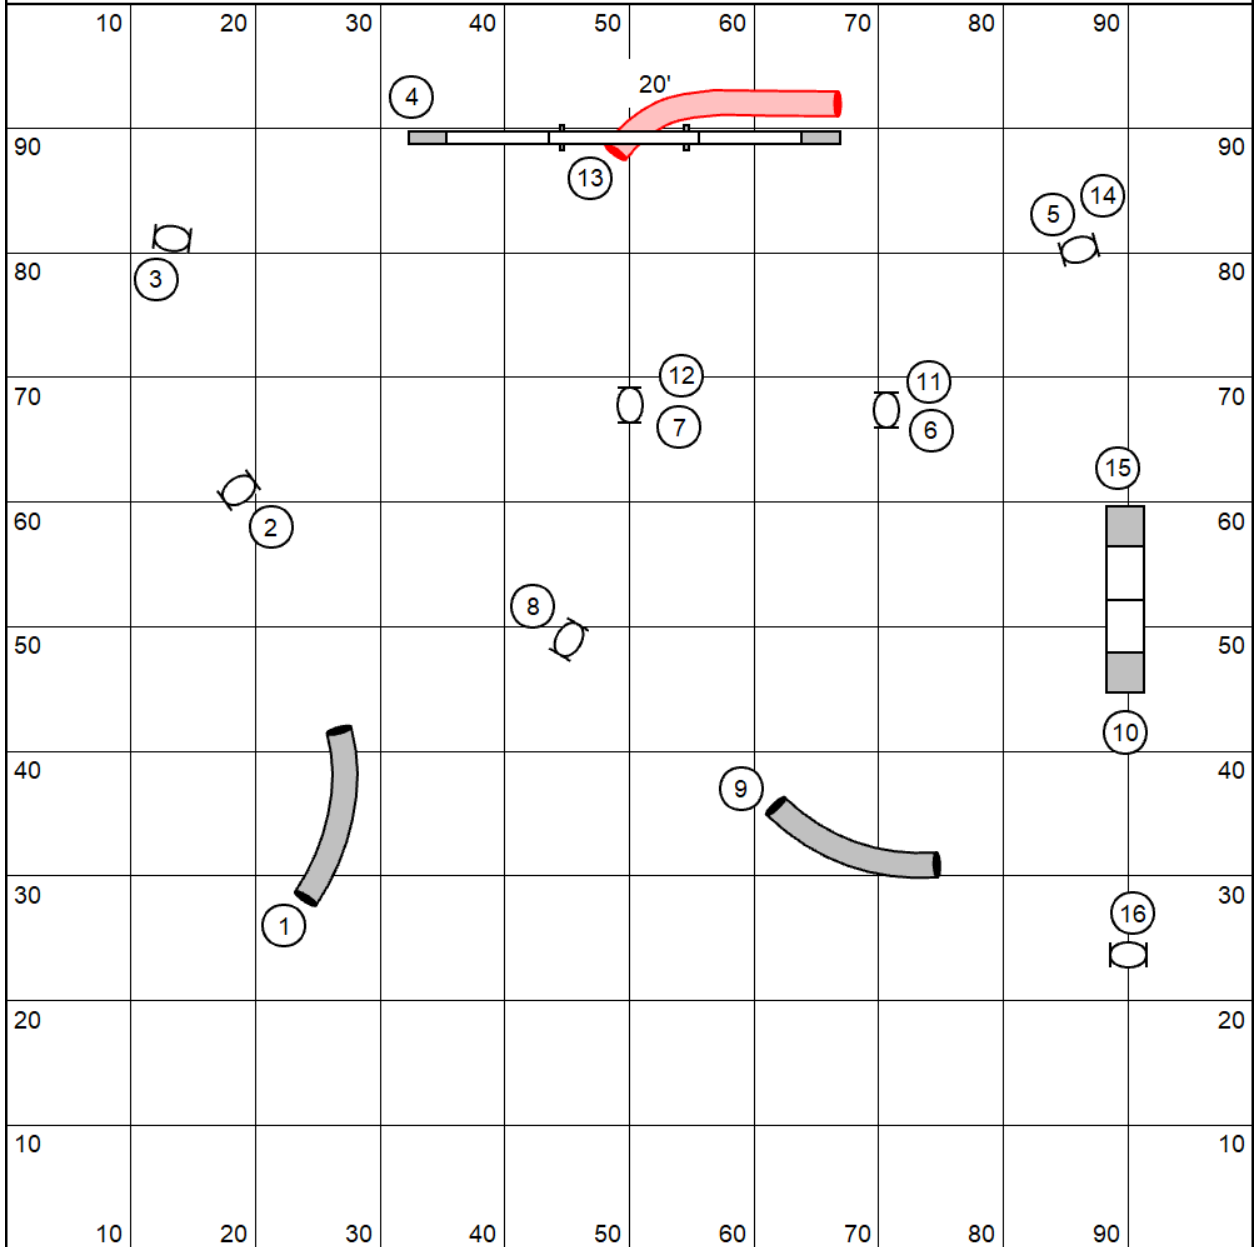

Monarch Chances EON

Designed by M. Vincent

Monarch Elite Regular 1

Designed by M. Vincent

Bonus Sequences

- 1-4
- 4-9
- 9-14
- 14-20

Monarch Open Regular 1

Designed by M. Vincent

Monarch Novice Regular 2

Designed by M. Vincent

Monarch Touchngo Intro

Designed by M. Vincent