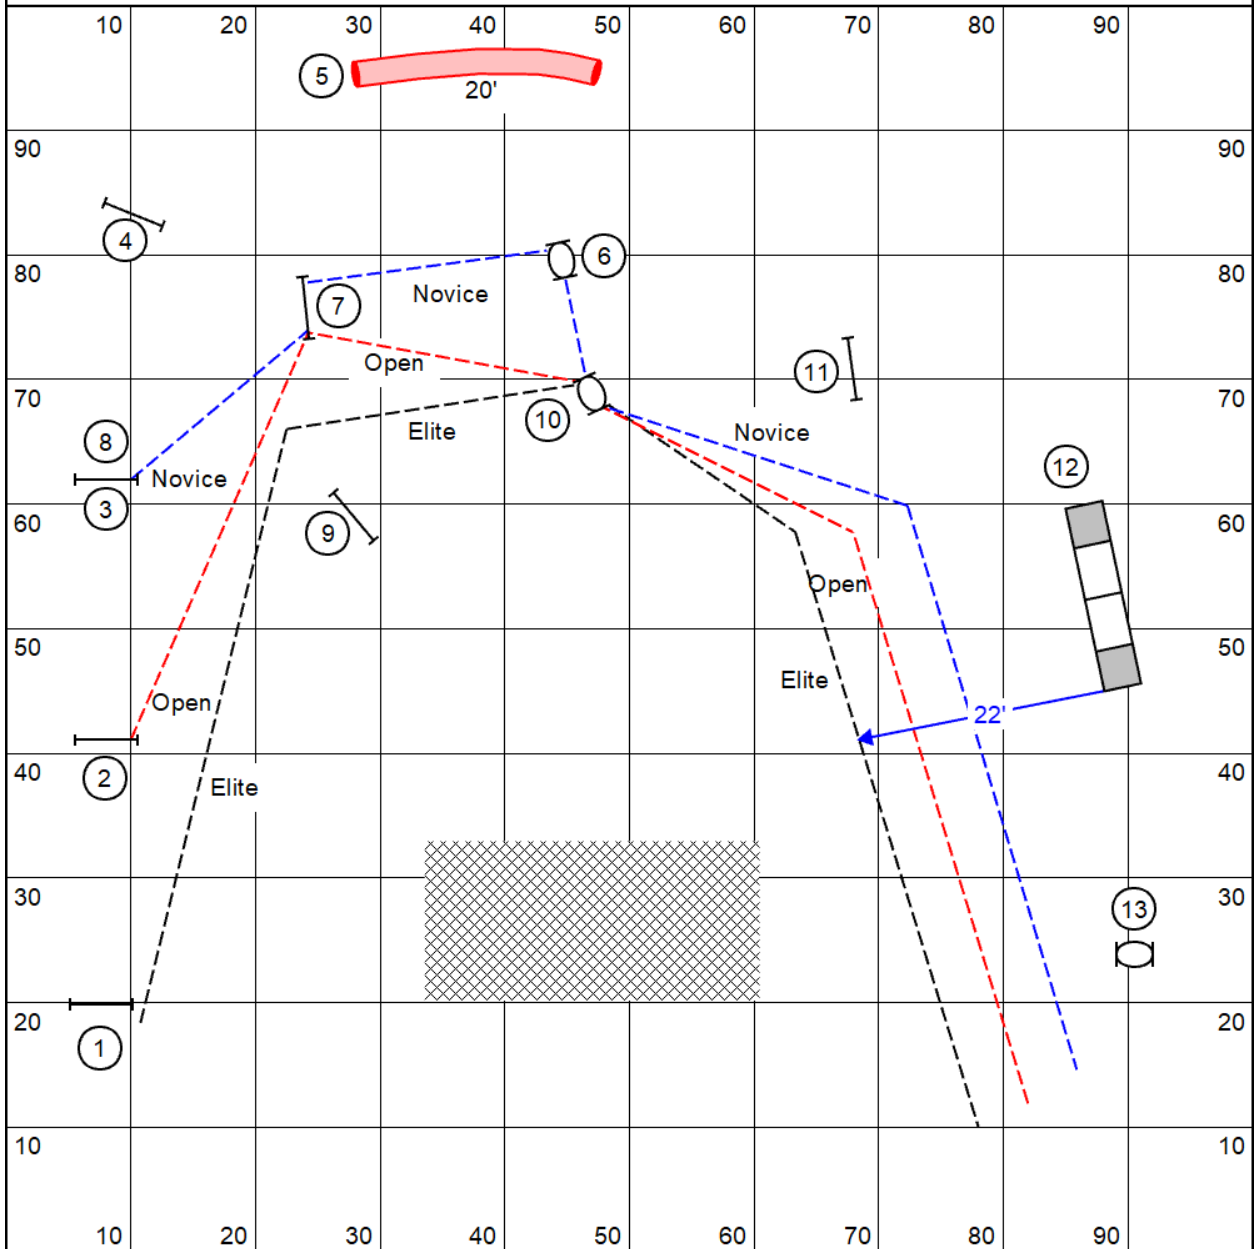

Monarch Chances EON

Designed by M. Vincent

Monarch Elite Regular 1

Designed by M. Vincent

Bonus Sequences

- 1-4
- 4-9
- 9-14
- 14-20

Monarch Open Regular 1

Designed by M. Vincent

Monarch Novice Regular 2

Designed by M. Vincent

Monarch Touchngo Intro

Designed by M. Vincent