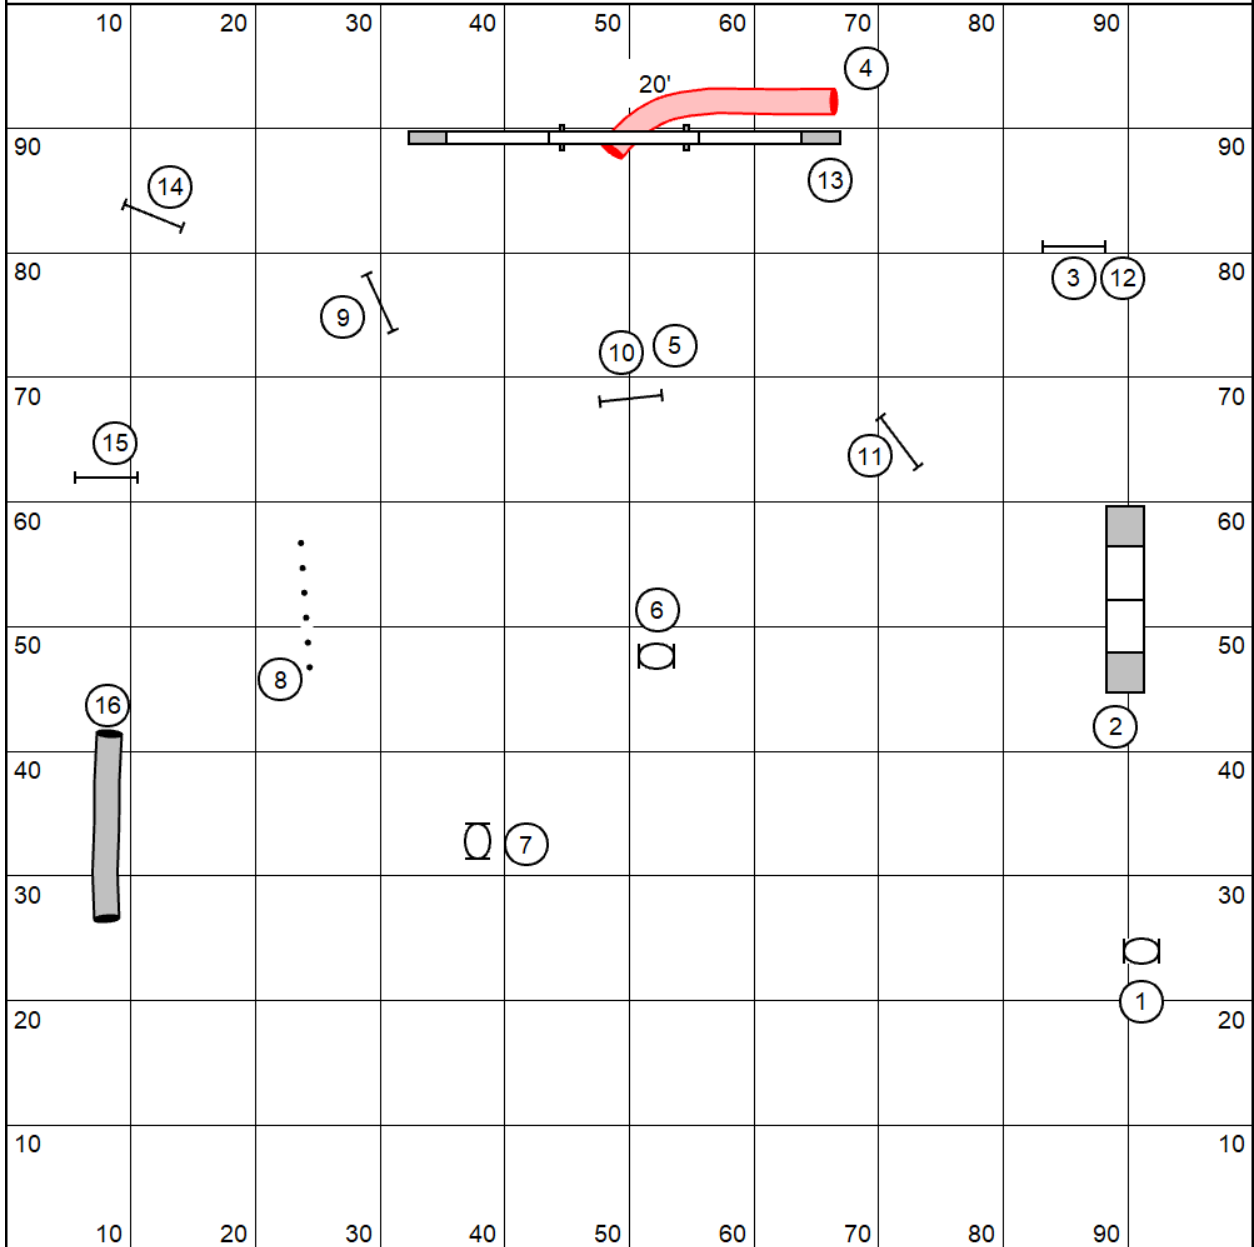

Monarch Chances EON

Designed by M. Vincent

Monarch Elite Regular 1

Designed by M. Vincent

Bonus Sequences

- 1-4
- 4-9
- 9-14
- 14-20

Monarch Open Regular 1

Designed by M. Vincent

Monarch Novice Regular 2

Designed by M. Vincent

Monarch Touchngo Intro

Designed by M. Vincent