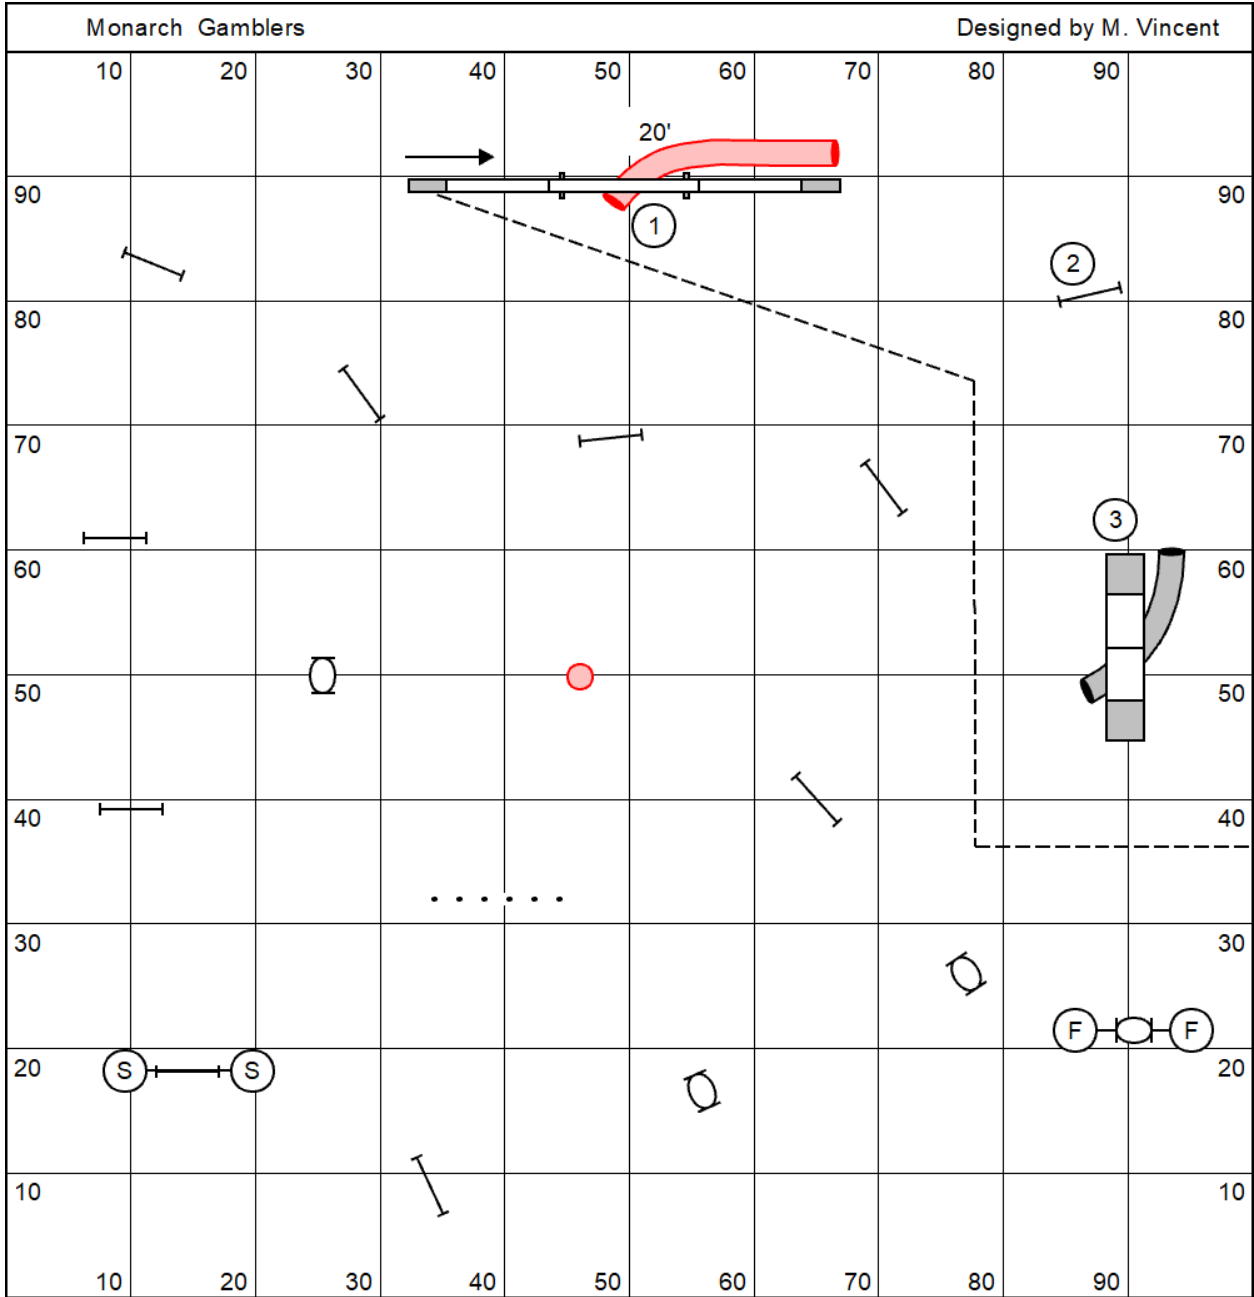

Monarch Chances EON

Designed by M. Vincent

Monarch Elite Regular 1

Designed by M. Vincent

Bonus Sequences

- 1-4
- 4-9
- 9-14
- 14-20

Monarch Open Regular 1

Designed by M. Vincent

Monarch Novice Regular 2

Designed by M. Vincent

Monarch Touchngo Intro

Designed by M. Vincent