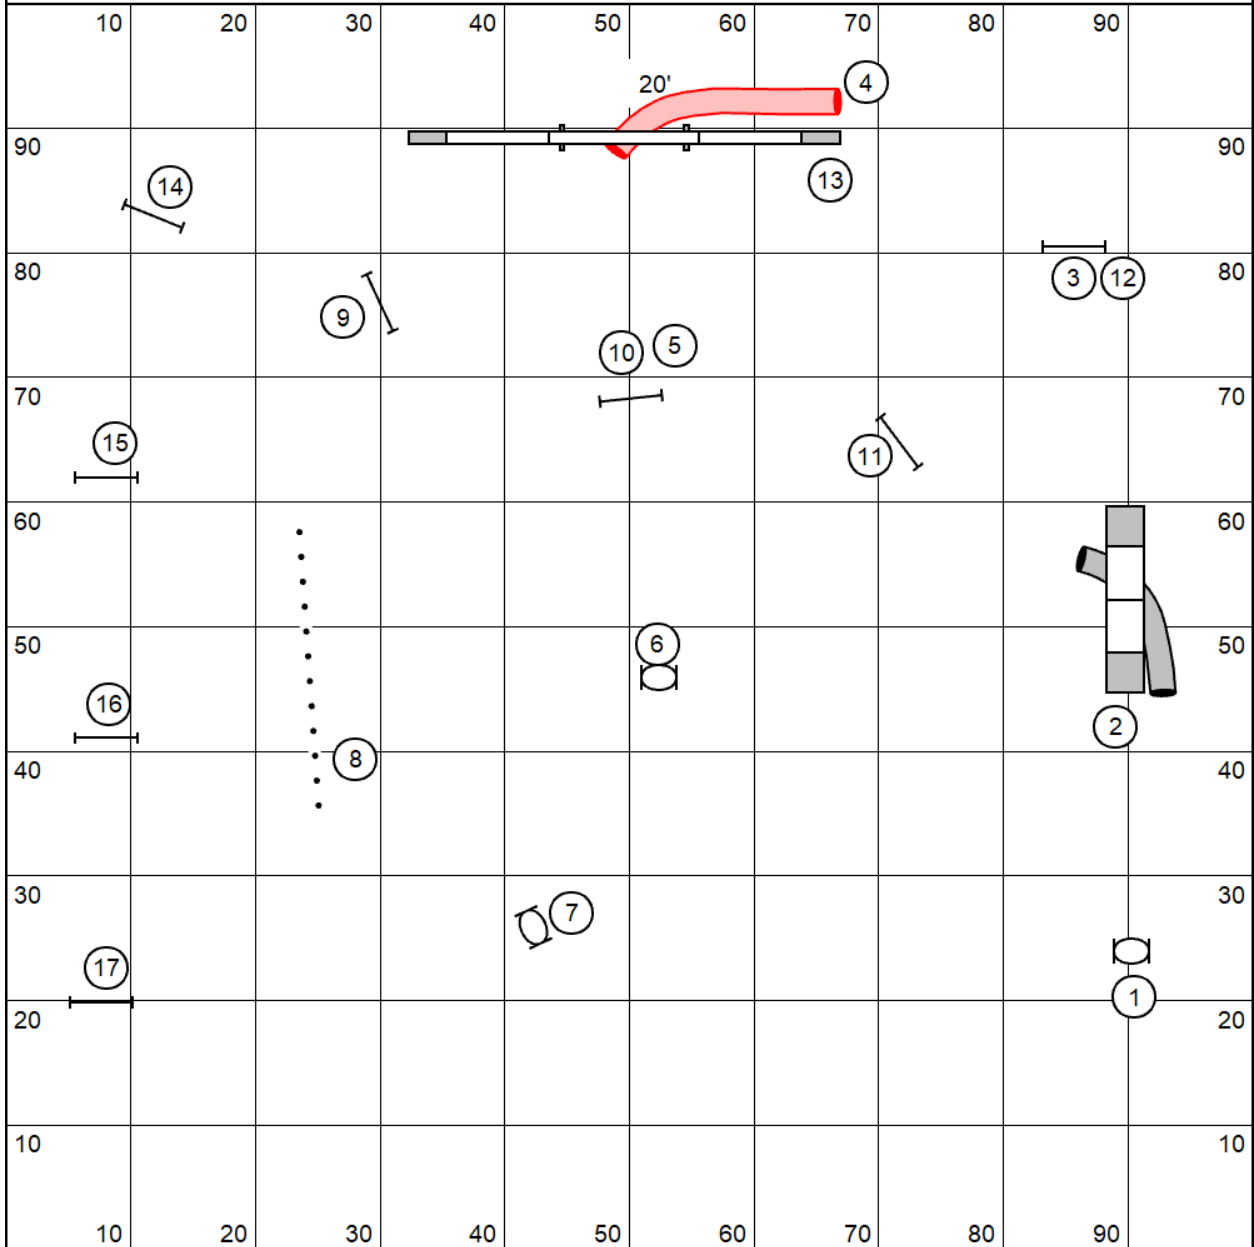

Monarch Chances EON

Designed by M. Vincent

Monarch Elite Regular 1

Designed by M. Vincent

Bonus Sequences

- 1-4
- 4-9
- 9-14
- 14-20

Monarch Open Regular 1

Designed by M. Vincent

Monarch Novice Regular 2

Designed by M. Vincent

Monarch Touchngo Intro

Designed by M. Vincent