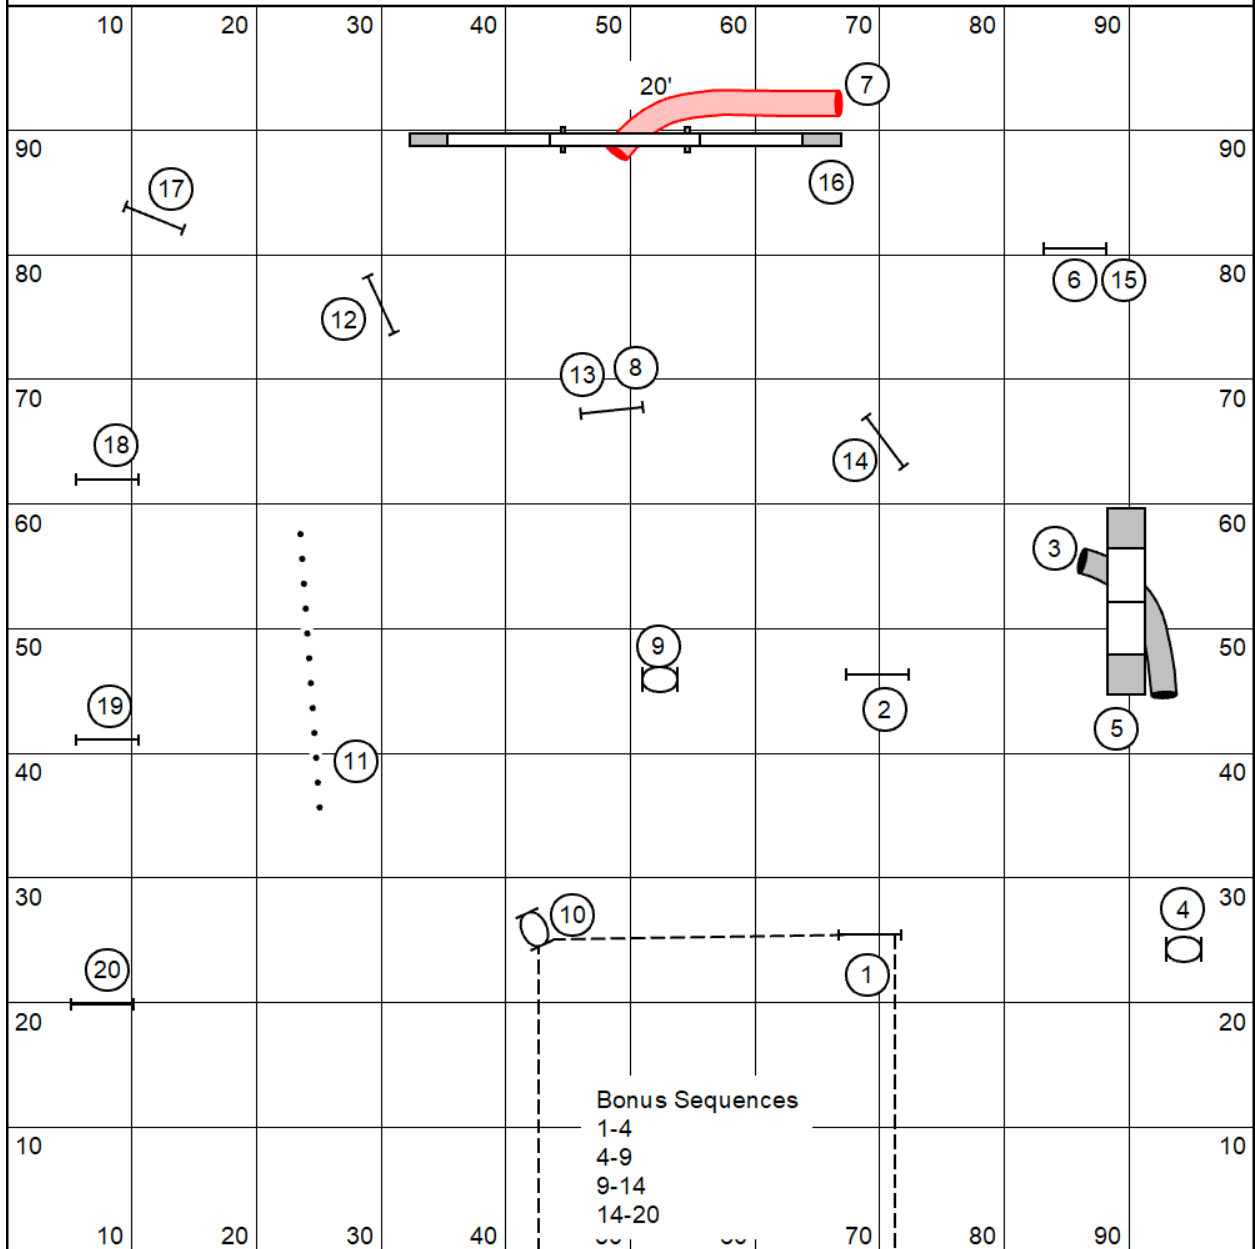

Monarch Chances EON

Designed by M. Vincent

Monarch Elite Regular 1

Designed by M. Vincent

Bonus Sequences

- 1-4
- 4-9
- 9-14
- 14-20

Monarch Open Regular 1

Designed by M. Vincent

Monarch Novice Regular 2

Designed by M. Vincent

Monarch Touchngo Intro

Designed by M. Vincent