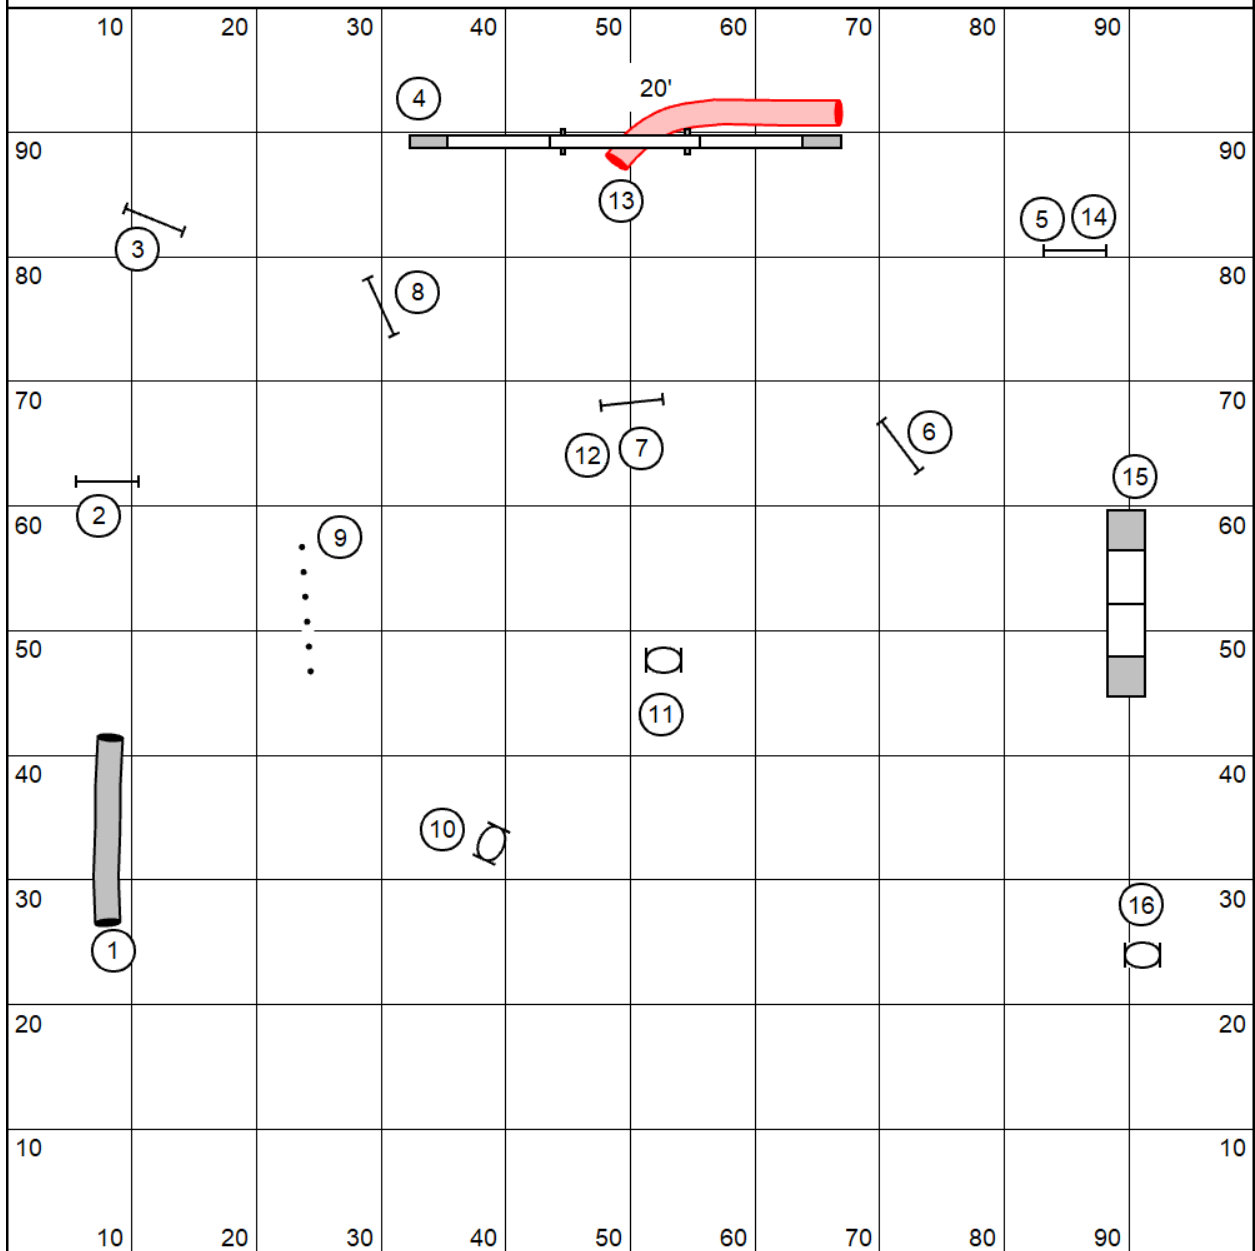

Swallowtail Chances Intro

Designed by M.Vincent

Monarch Elite Regular 2

Designed by M. Vincent

Monarch Novice Regular 1

Designed by M. Vincent

Monarch Intro Regular 2

Designed by M. Vincent