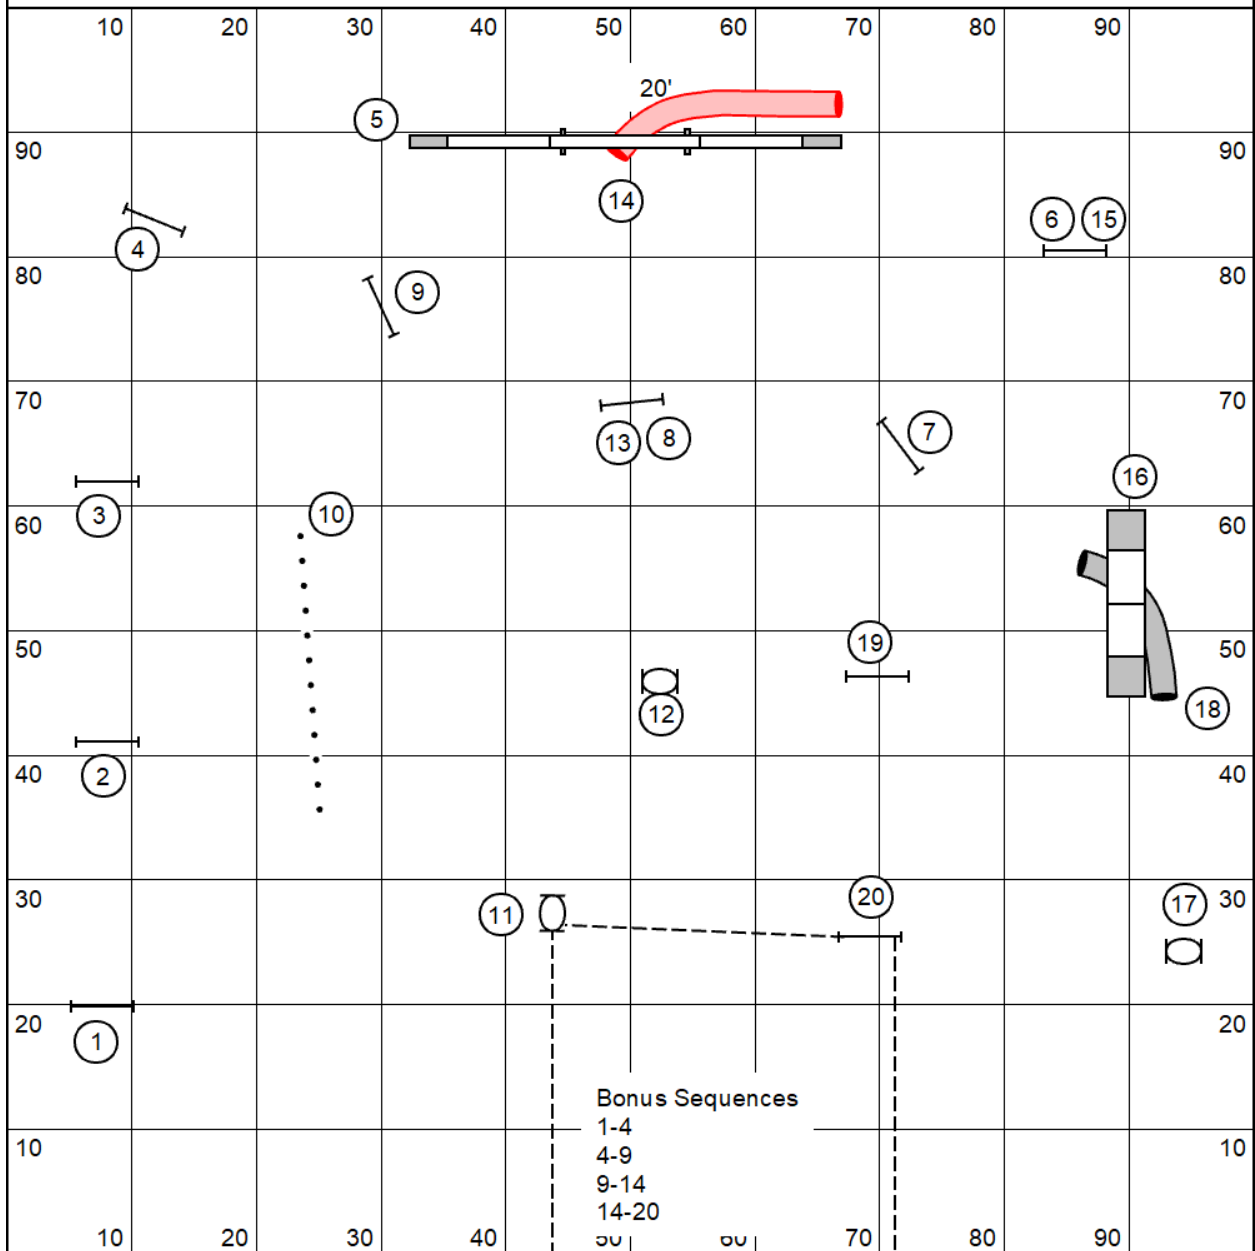

Swallowtail Chances Intro

Designed by M.Vincent

Monarch Elite Regular 2

Designed by M. Vincent

Monarch Novice Regular 1

Designed by M. Vincent

Monarch Intro Regular 2

Designed by M. Vincent