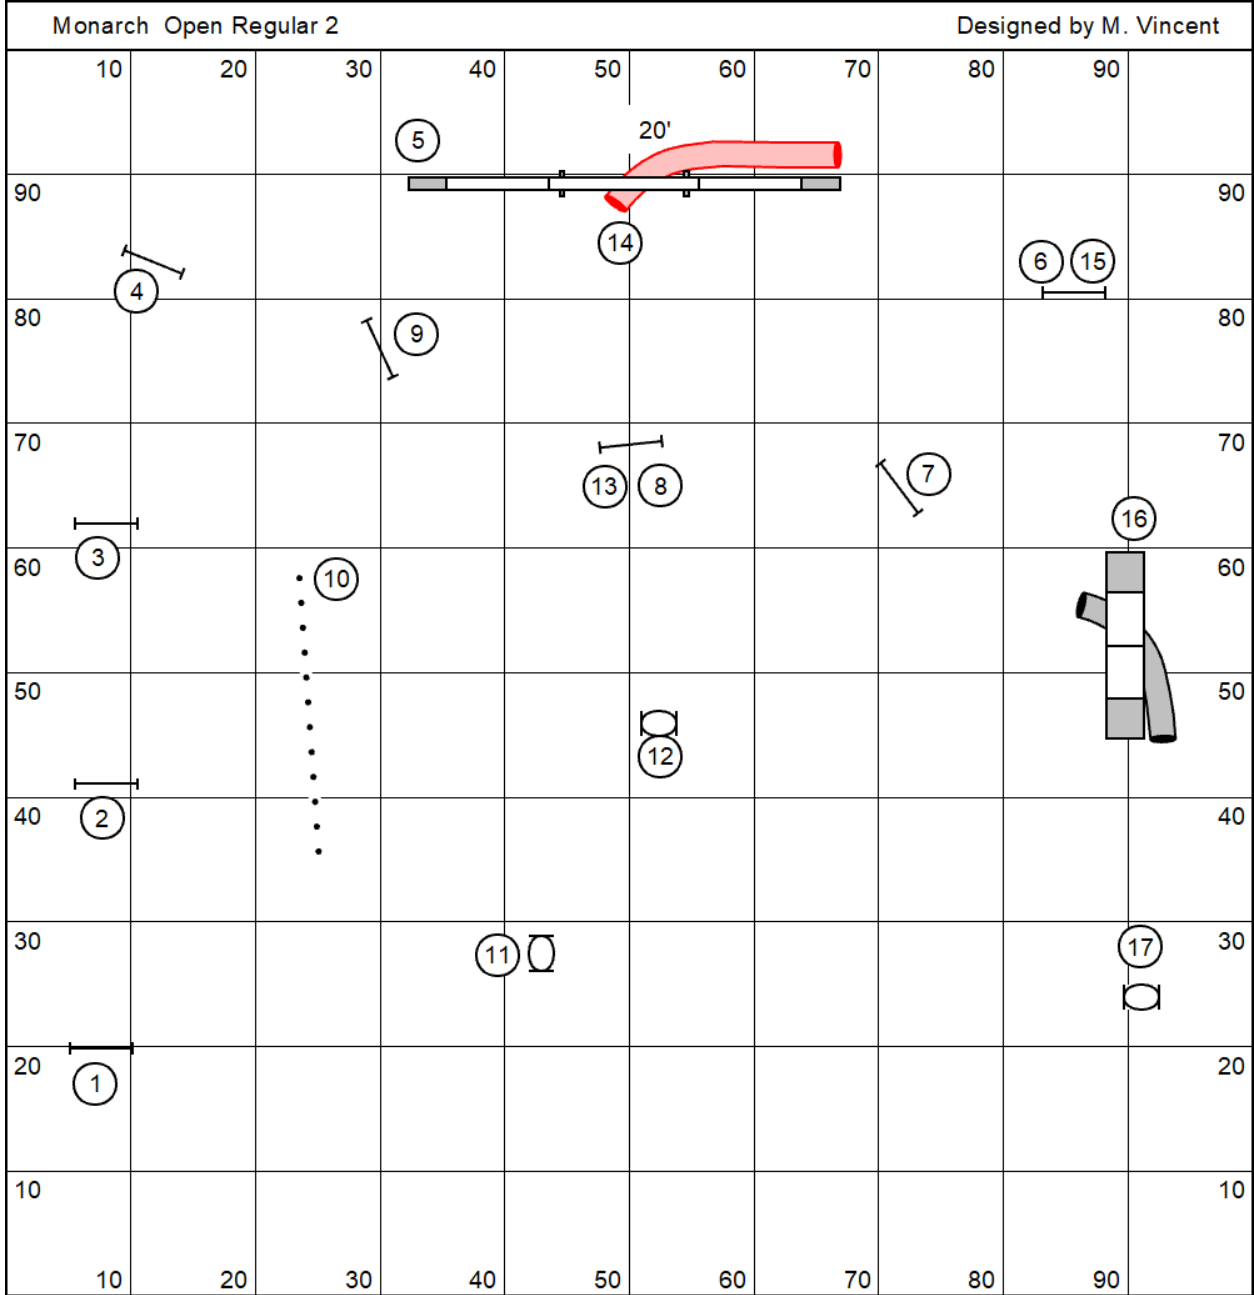

Swallowtail Chances Intro

Designed by M.Vincent

Monarch Elite Regular 2

Designed by M. Vincent

Monarch Novice Regular 1

Designed by M. Vincent

Monarch Intro Regular 2

Designed by M. Vincent