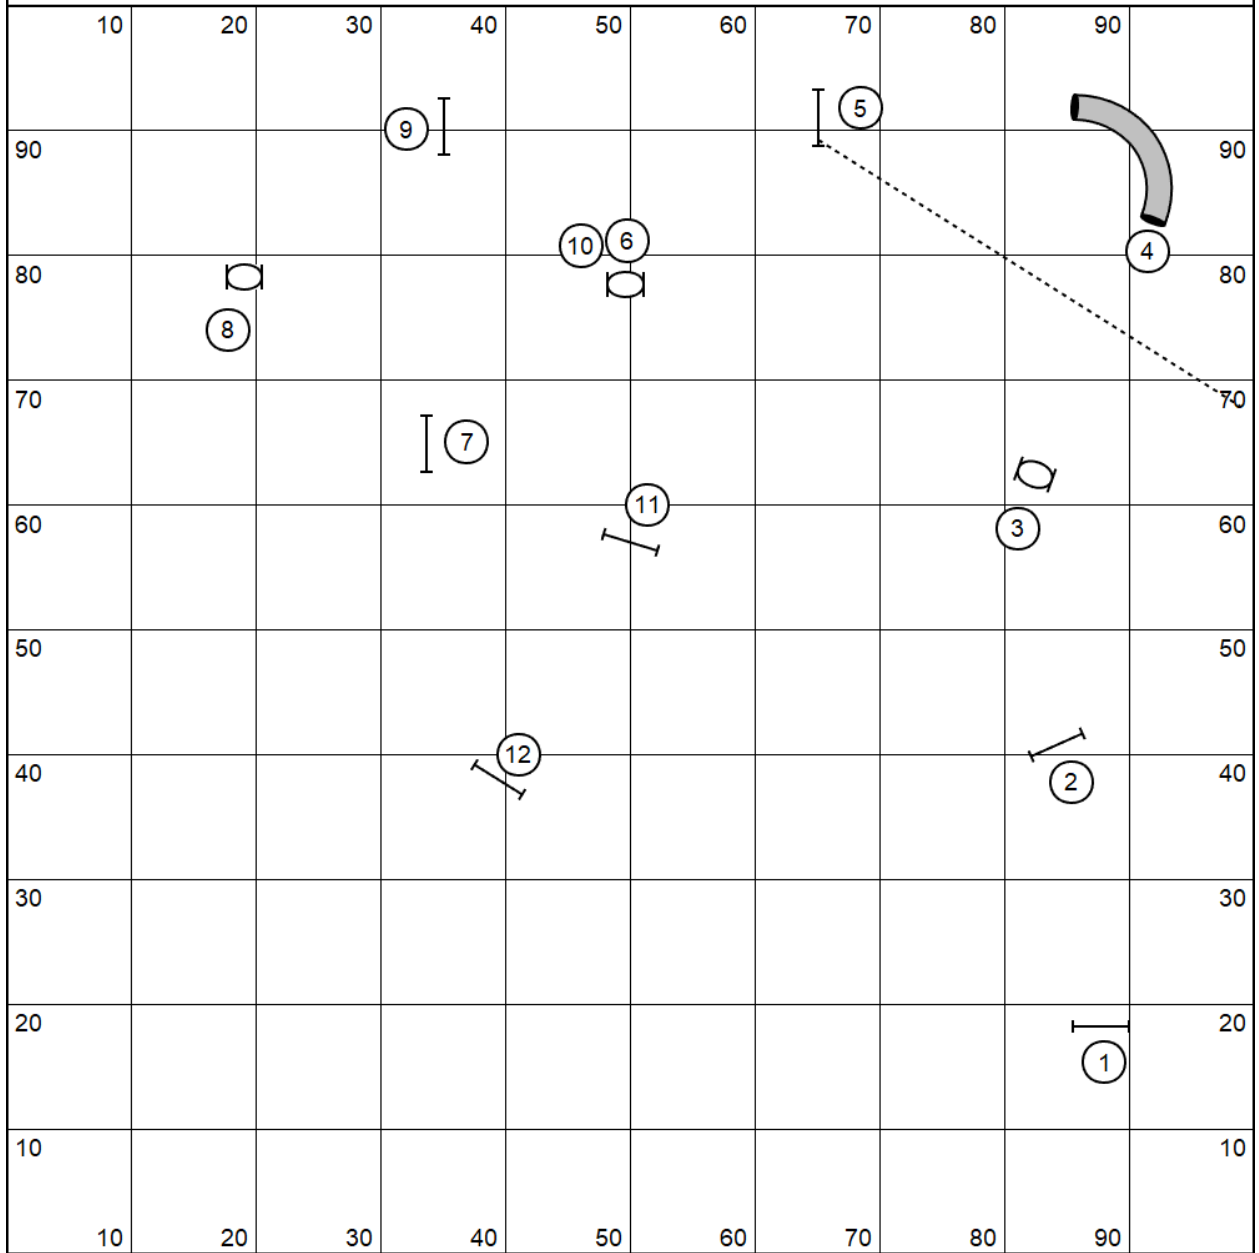

Swallowtail Chances Intro

Designed by M.Vincent

Monarch Elite Regular 2

Designed by M. Vincent

Monarch Novice Regular 1

Designed by M. Vincent

Monarch Intro Regular 2

Designed by M. Vincent