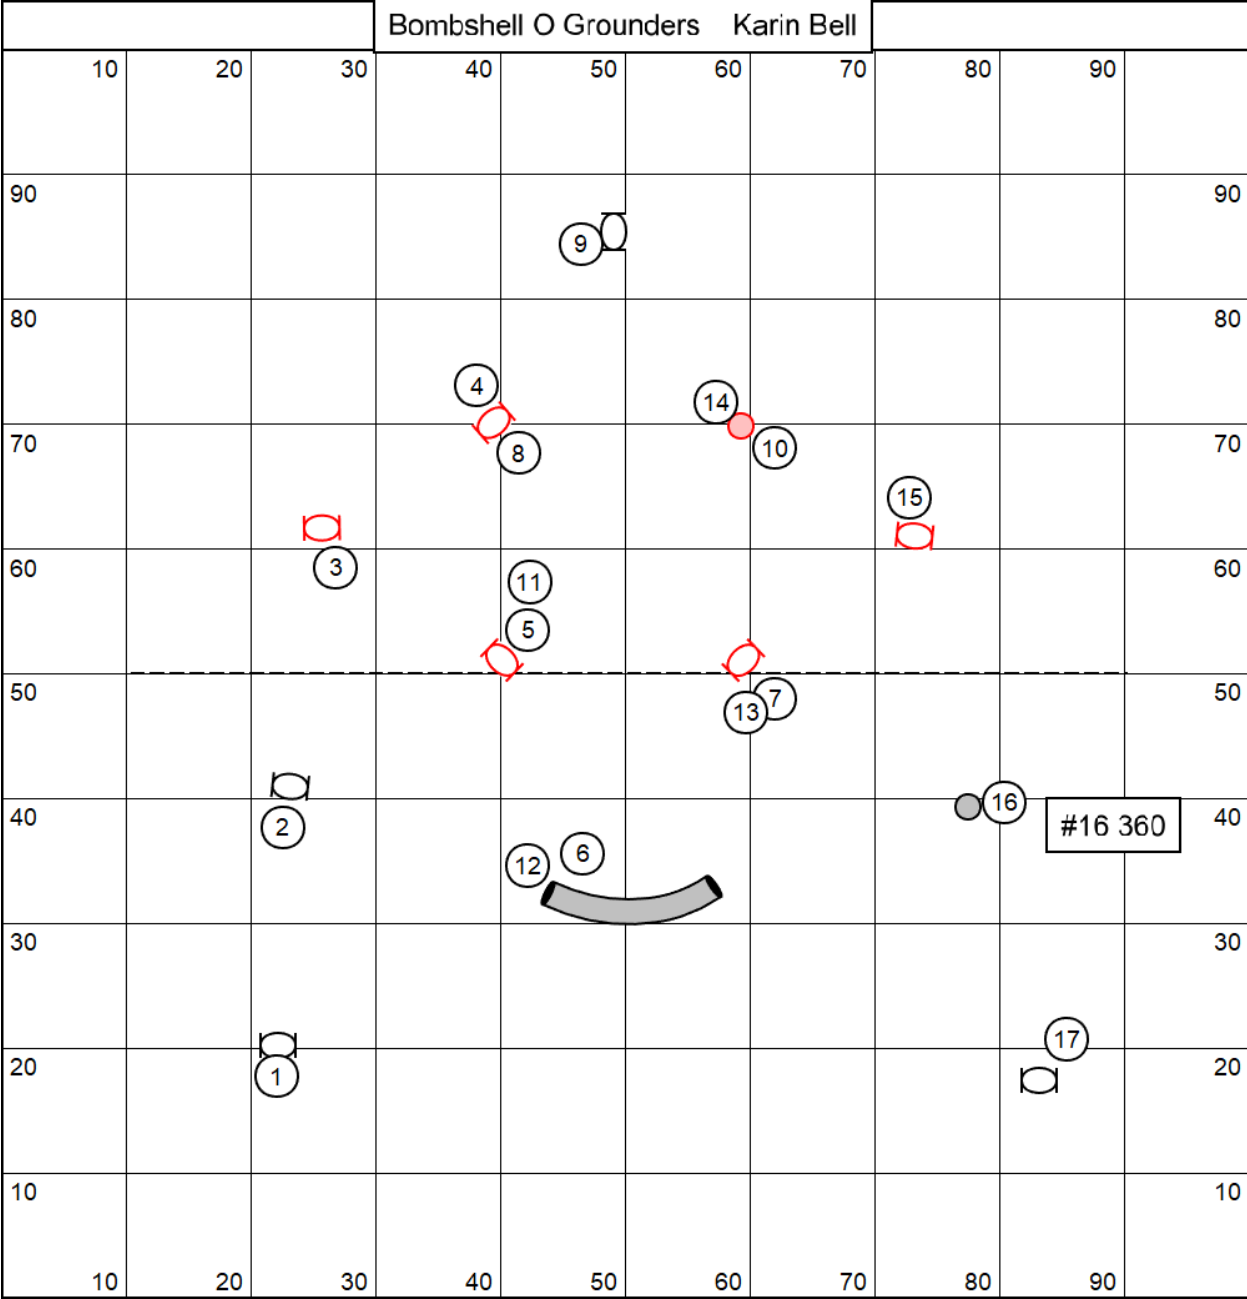

### Zulu Regular Novice 2 Karin Bell

### Zulu Regular Intro 1 Karin Bell

Zulu TnG EON Karin Bell

Zulu TnG I Karin Bell

Zulu CC I Karin Bell

Bombshell I Grounders Karin Bell