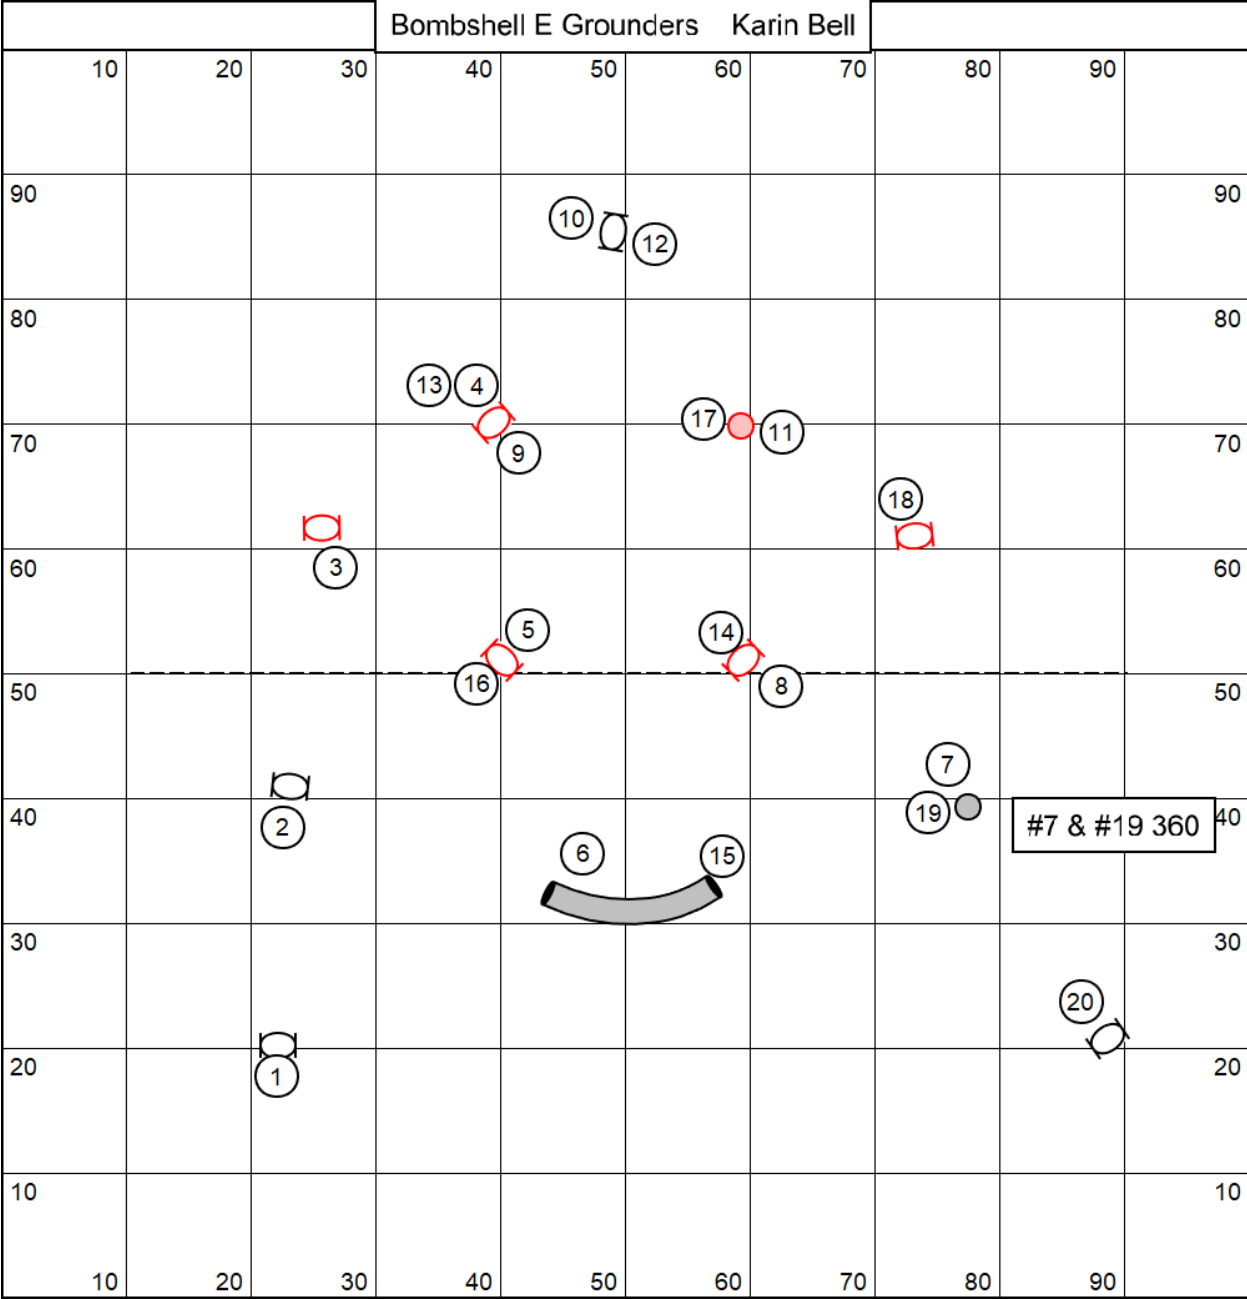

### Zulu Regular Novice 2 Karin Bell

### Zulu Regular Intro 1 Karin Bell

Zulu TnG EON Karin Bell

Zulu TnG I Karin Bell

Zulu CC I Karin Bell

Bombshell I Grounders Karin Bell