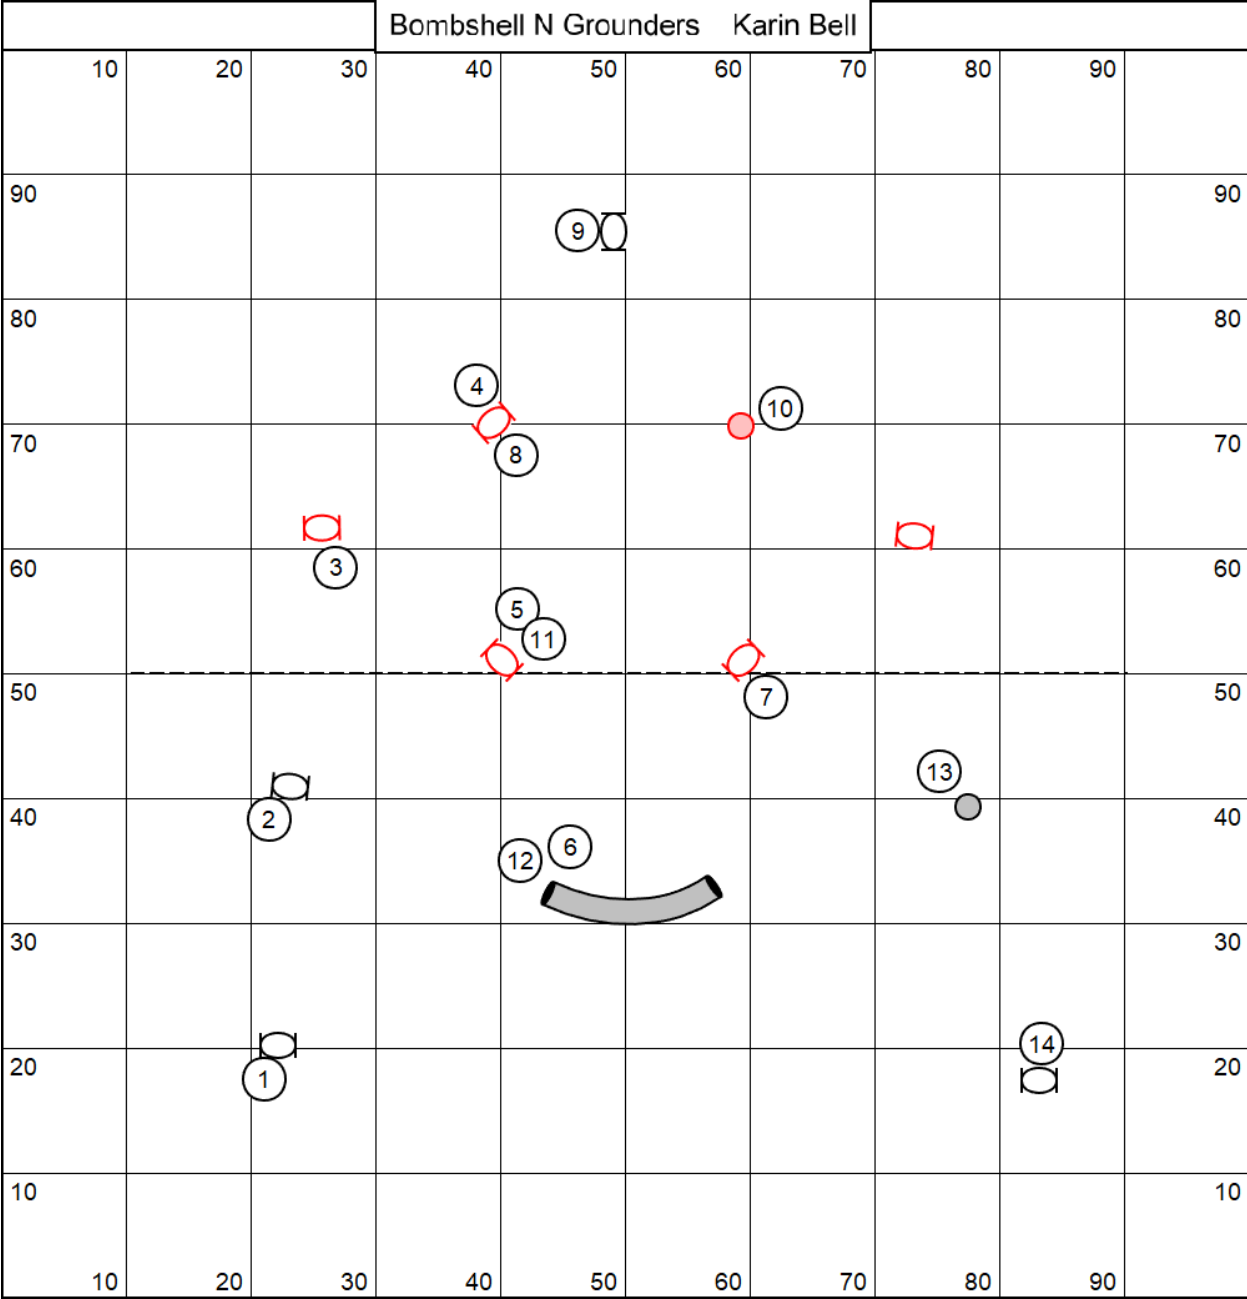

### Zulu Regular Novice 2 Karin Bell

### Zulu Regular Intro 1 Karin Bell

Zulu TnG EON Karin Bell

Zulu TnG I Karin Bell

Zulu CC I Karin Bell

Bombshell I Grounders Karin Bell