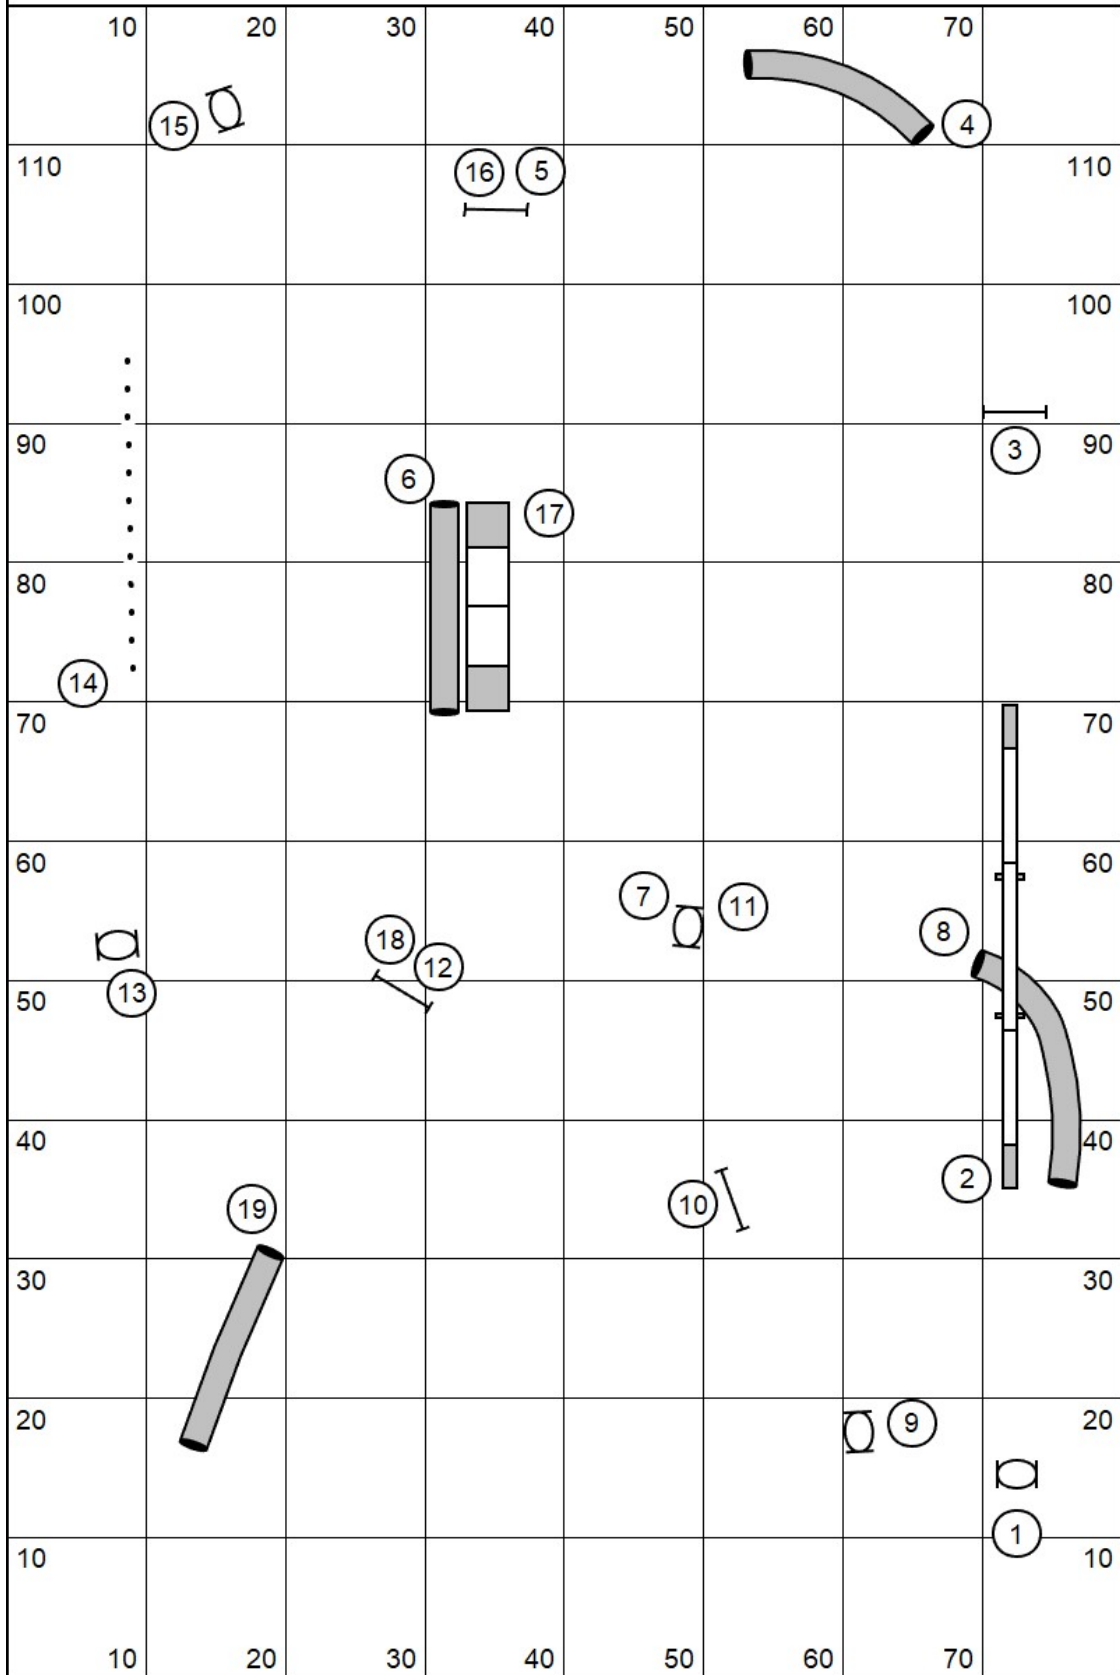

0812 Ono OR2

Designer: Jeff Lyons