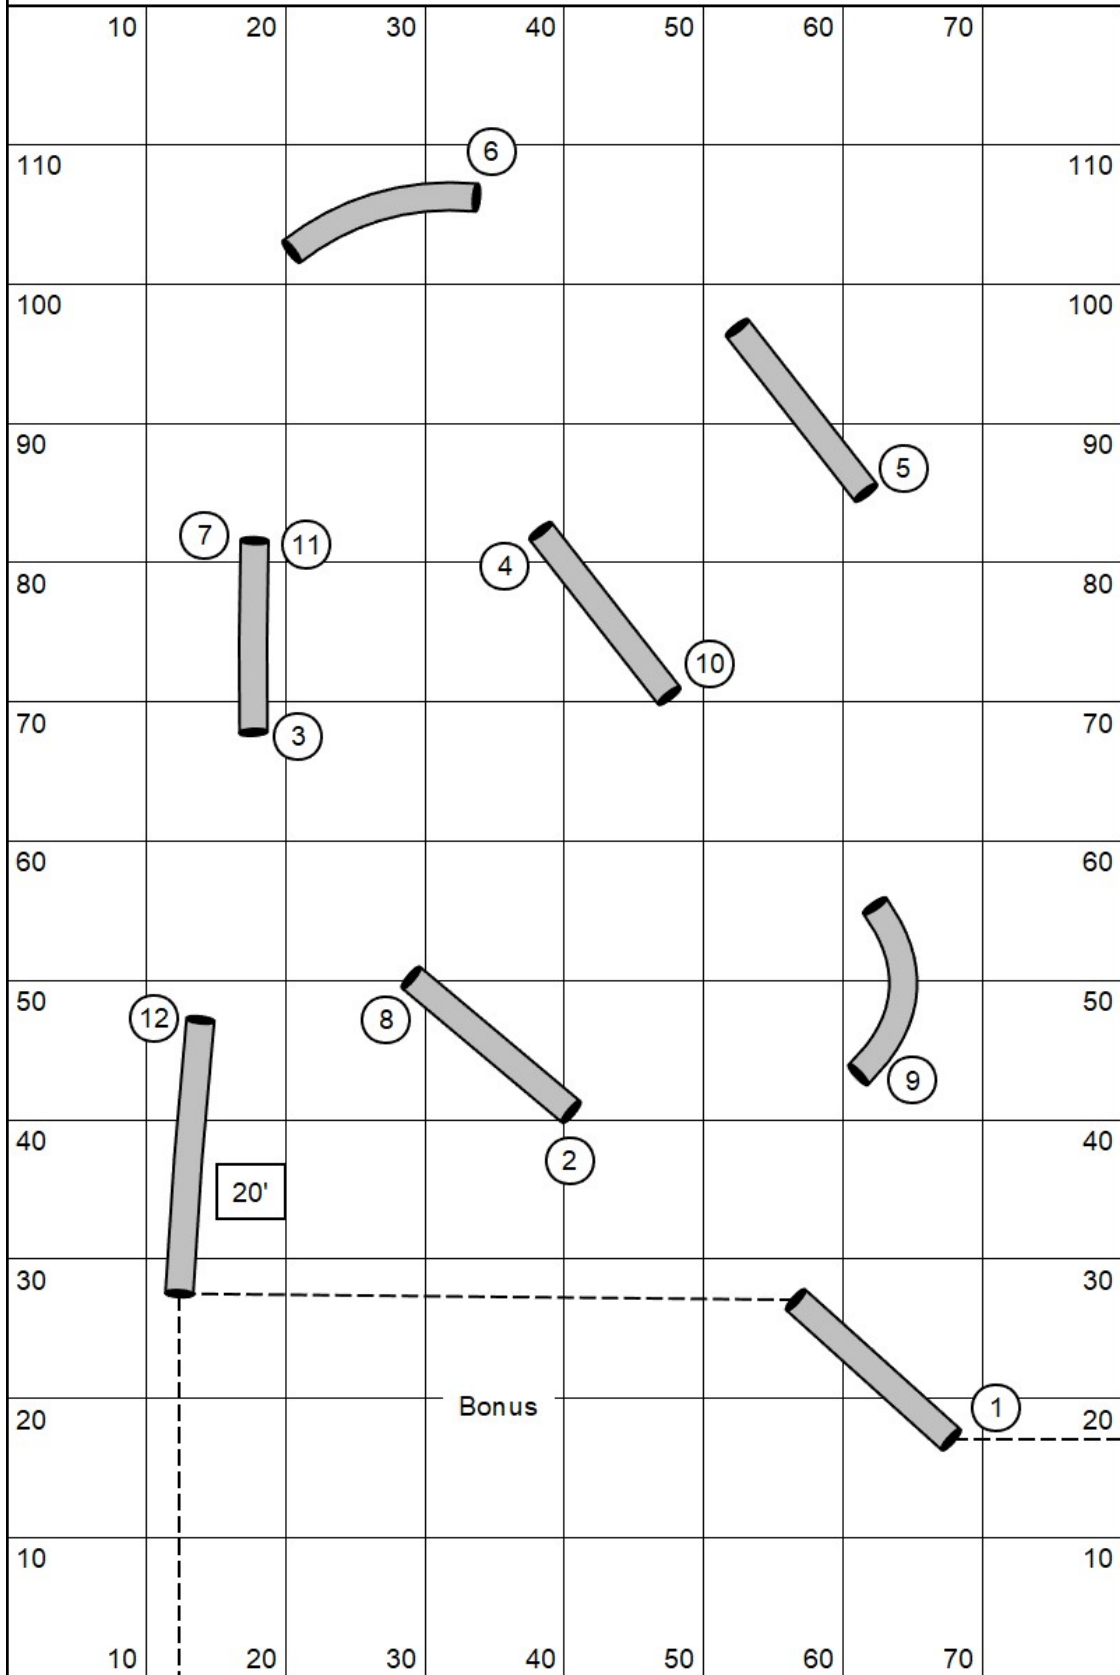

0812 OnoTunnelers

Designer: Jeff Lyons

0812 OnoTunnelers Intro

Designer: Jeff Lyons

0812 Ono Chances

Designer: Jeff Lyons

0812 Ono Chances Intro

Designer: Jeff Lyons