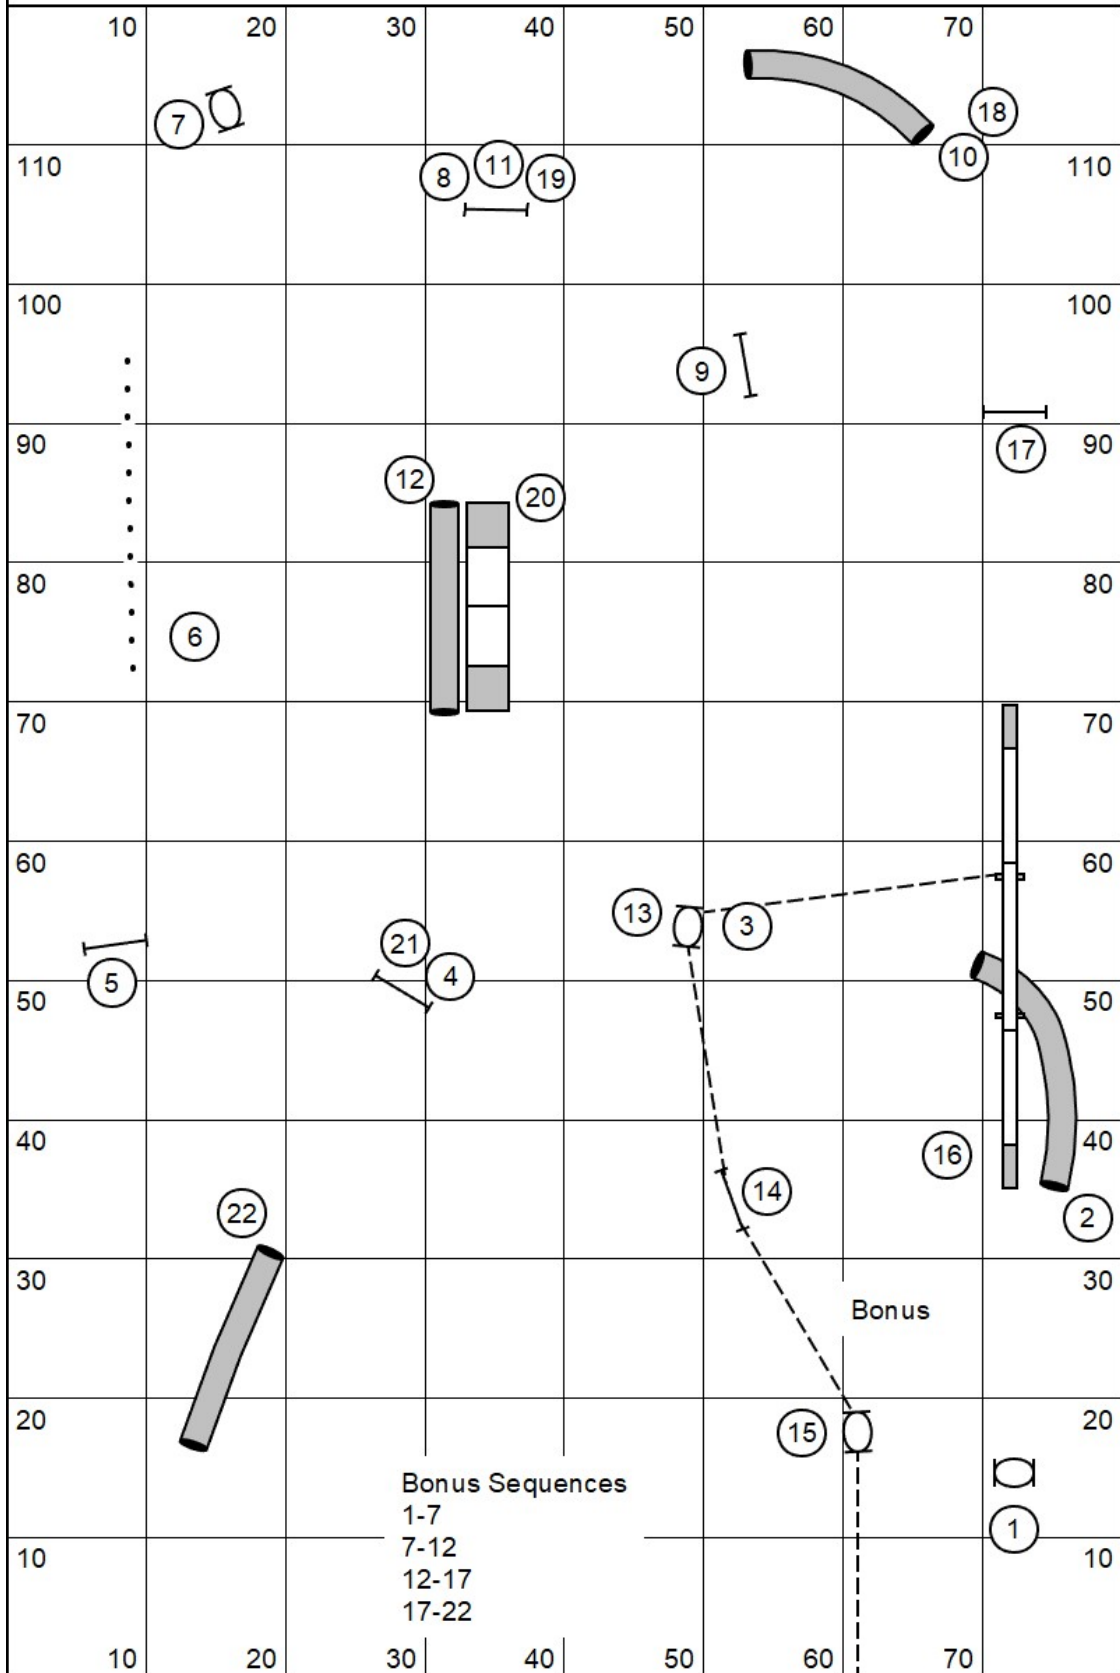

0812 Ono ER1

Designer: Jeff Lyons