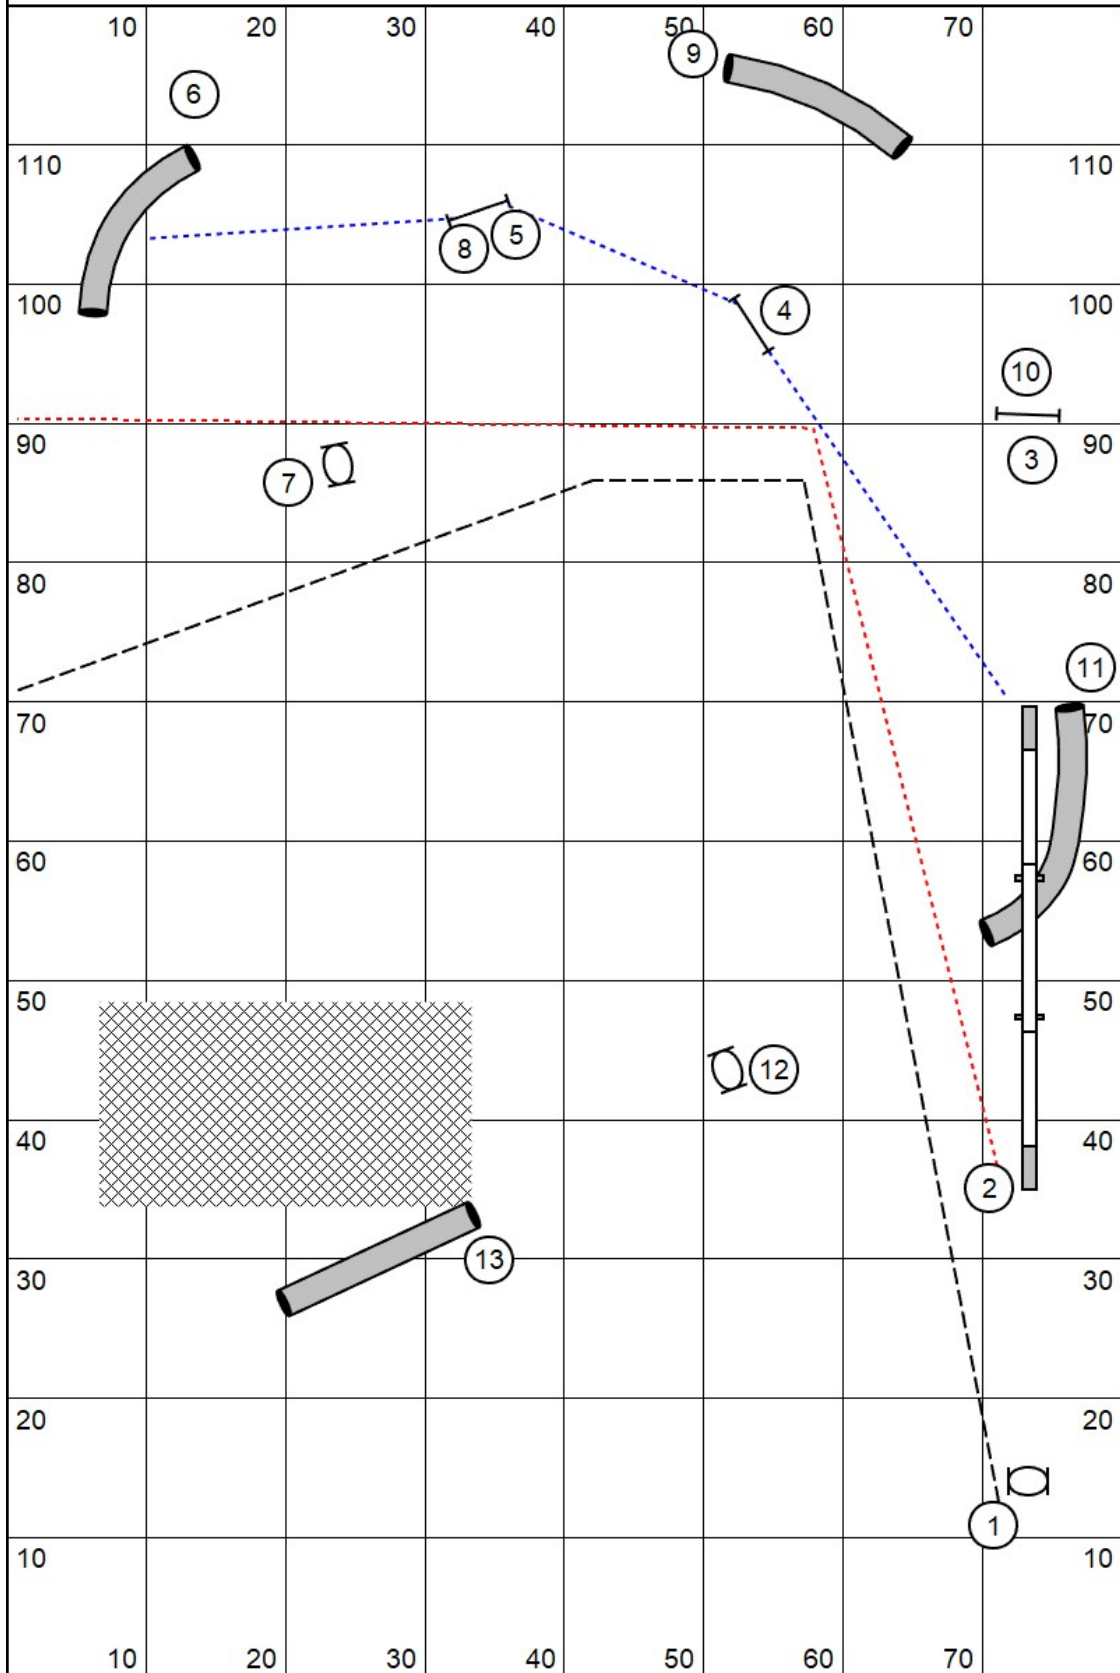

0812 OnoTunnelers

Designer: Jeff Lyons

0812 OnoTunnelers Intro

Designer: Jeff Lyons

0812 Ono Chances

Designer: Jeff Lyons

0812 Ono Chances Intro

Designer: Jeff Lyons