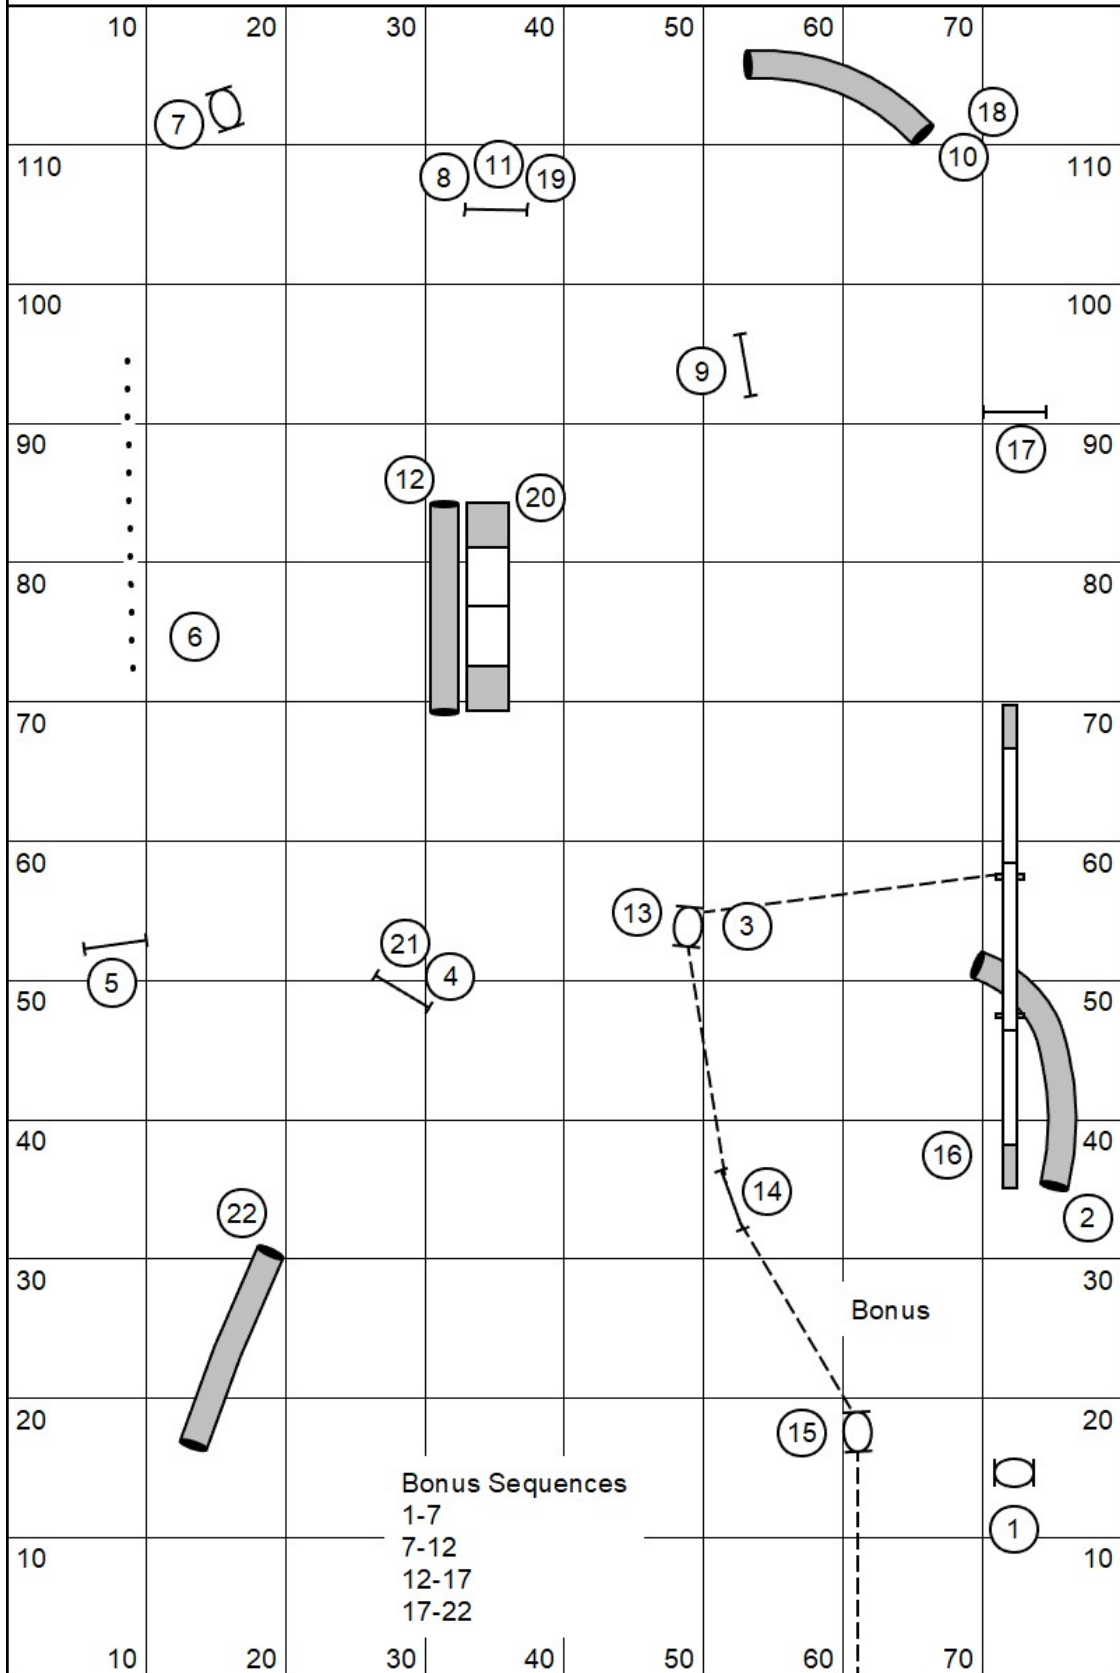

0812 OnoTunnelers

Designer: Jeff Lyons

0812 OnoTunnelers Intro

Designer: Jeff Lyons

0812 Ono Chances Intro

Designer: Jeff Lyons

0812 Ono ER1

Designer: Jeff Lyons