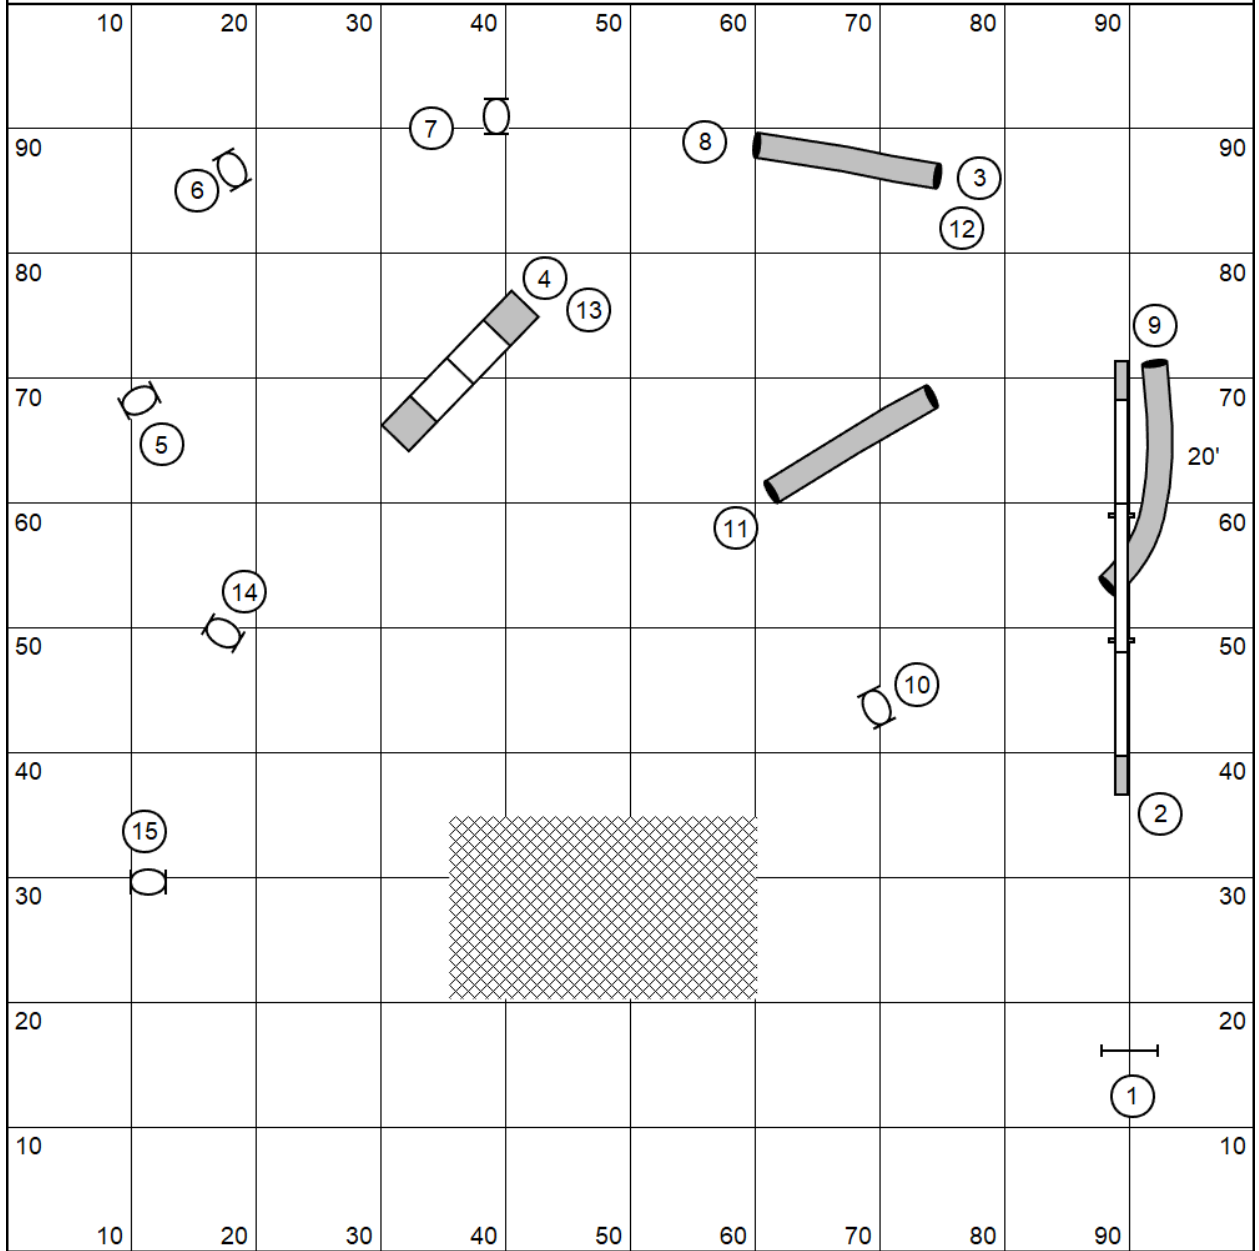

Swallowtail Touchngo EON

Designed by M. Vincent