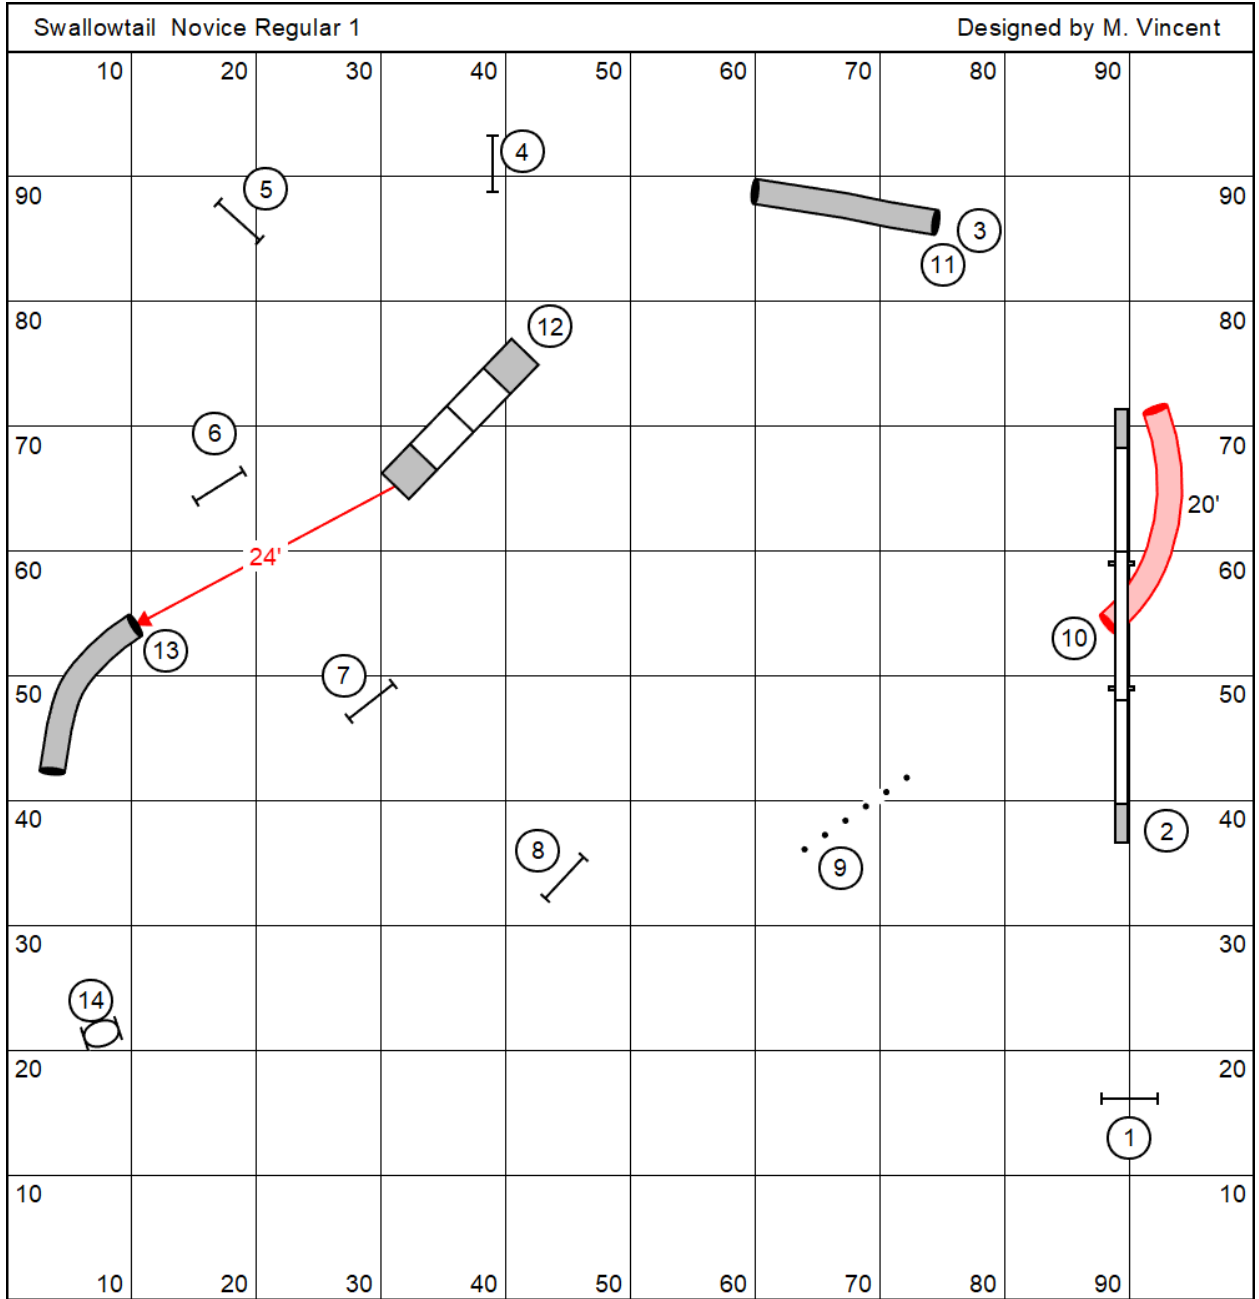

Monarch Elite Jumpers

Designed by M. Vincent

Monarch Novice Jumpers										Designed by M. Vincent									
10		20		30		40		50		60		70		80		90			
90																90			
80																80			
70																		70	
60																		60	
50																		50	
40																		40	
30																		30	
20																		20	
10																		10	
10		20		30		40		50		60		70		80		90			

Monarch Intro Jumpers

Designed by M. Vincent

Swallowtail Elite Regular 1

Designed by M. Vincent

Swallowtail Open Regular 1

Designed by M. Vincent

Swallowtail Intro Regular 1

Designed by M. Vincent

Swallowtail Touchngo EON

Designed by M. Vincent

Swallowtail Touchngo Intro

Designed by M. Vincent