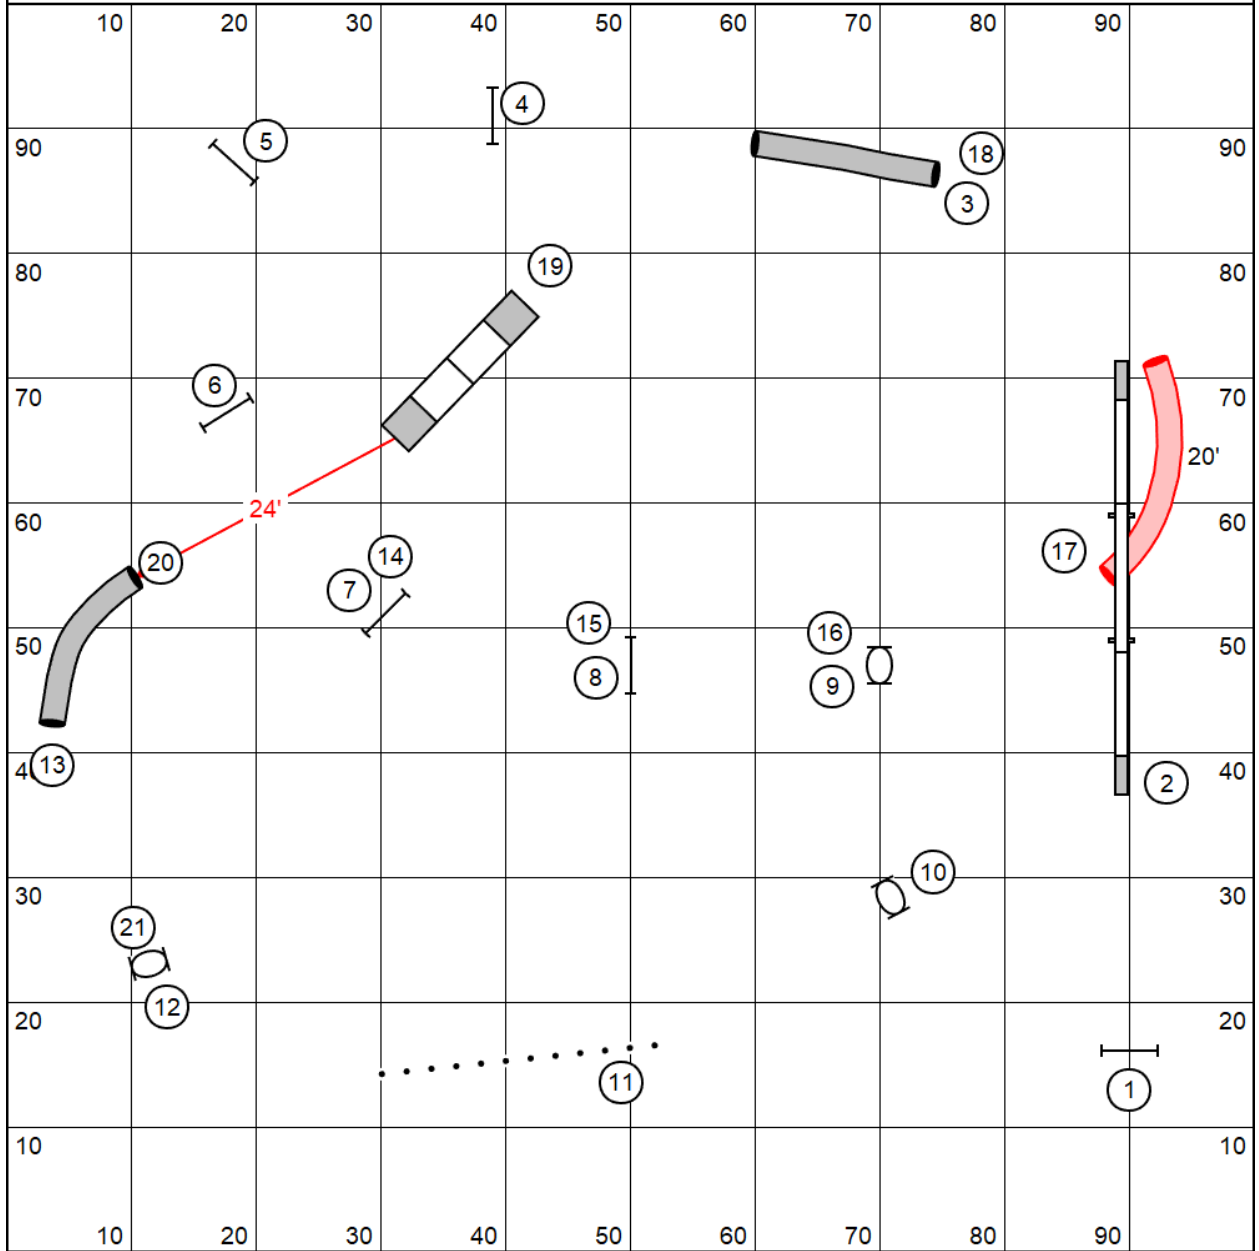

Monarch Elite Jumpers

Designed by M. Vincent

Monarch Novice Jumpers										Designed by M. Vincent									
10		20		30		40		50		60		70		80		90			
90																90			
80																80			
70																		70	
60																		60	
50																		50	
40																		40	
30																		30	
20																		20	
10																		10	
10		20		30		40		50		60		70		80		90			

Monarch Intro Jumpers

Designed by M. Vincent

Swallowtail Elite Regular 1

Designed by M. Vincent

Swallowtail Open Regular 1

Designed by M. Vincent

Swallowtail Intro Regular 1

Designed by M. Vincent