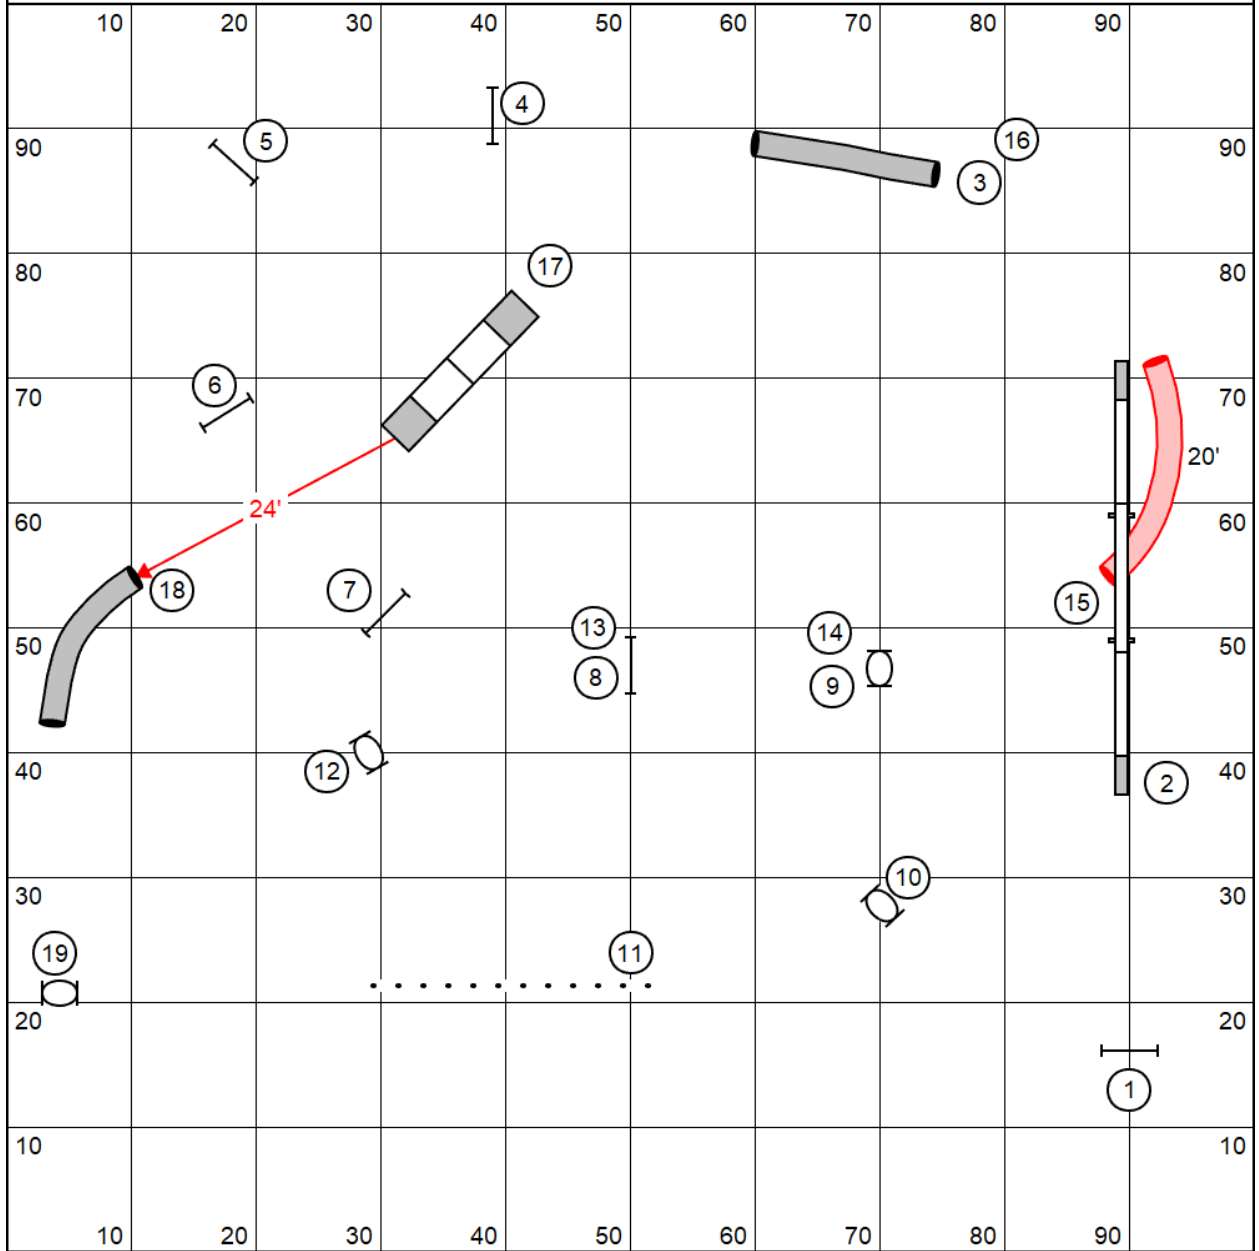

Monarch Elite Jumpers

Designed by M. Vincent

Monarch Novice Jumpers										Designed by M. Vincent									
10		20		30		40		50		60		70		80		90			
90																90			
80																80			
70																		70	
60																		60	
50																		50	
40																		40	
30																		30	
20																		20	
10																		10	
10		20		30		40		50		60		70		80		90			

Monarch Intro Jumpers

Designed by M. Vincent

Swallowtail Elite Regular 1

Designed by M. Vincent

Swallowtail Open Regular 1

Designed by M. Vincent

Swallowtail Intro Regular 1

Designed by M. Vincent

Swallowtail Touchngo EON

Designed by M. Vincent

Swallowtail Touchngo Intro

Designed by M. Vincent